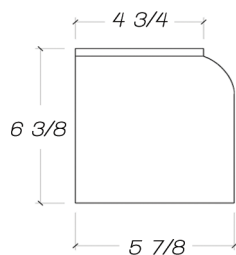

CRN-R226"
2-3/4" x 2-3/4" x 26"

AVAILABLE HEIGHTS: 35-1/2", 42"

CRN-MAR5
5" x 5" x [H]

COR-FTSR2
6-1/8" x 6-1/8" x 6-3/8"

COR-FTTR2
5-7/8" x 5-7/8" x 6-3/8"

AVAILABLE HEIGHTS: 26", 28", 32", 35-1/2", 42", 84", 90", 96"