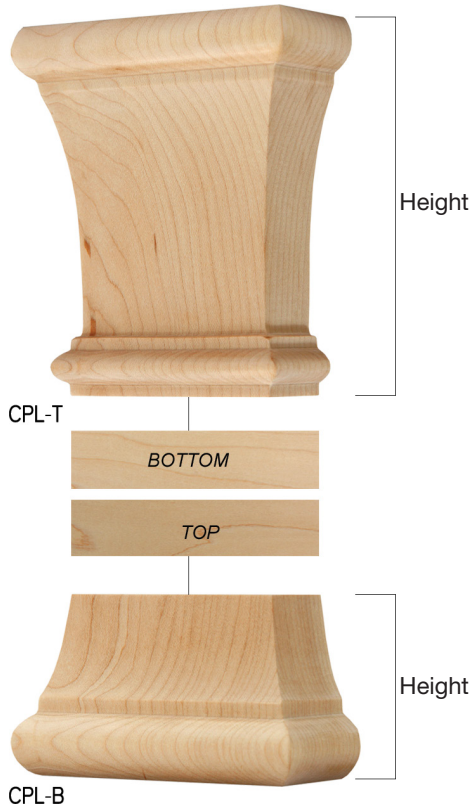

PLS-FS1 - 2-1/2" x 1-5/8" x 42"
PLS-FS2 - 2-1/2" x 1-5/8" x 91"

PLS-PS1 - 2-1/2" x 1-5/8" x 42"
PLS-PS2 - 2-1/2" x 1-5/8" x 91"

PLS-CHS1 - 2-1/2" x 1-5/8" x 42"
PLS-CHS2 - 2-1/2" x 1-5/8" x 91"

PLS-STs1 - 2-1/2" x 1-5/8" x 42"
PLS-STs2 - 2-1/2" x 1-5/8" x 91"

COLUMN 1

COLUMN 2

COLUMN 3

COLUMN 4

CHISEL

STIPPLE

BS-NCT3
10" x 5" x 8-3/4"

BS-NCT2
7-5/8" x 4-1/2" x 8-3/4"

BS-NCT1
4-1/2" x 2-5/8" x 8-3/4"

All items are customizable.

Traditional

CPL-T1
 TOP: 2-3/4" X 1-3/8"
 BOTTOM: 1-3/4" X 13/16"
 HEIGHT: 4-5/8"

CPL-T2
 TOP: 3-1/4" X 1-3/8"
 BOTTOM: 2-1/8" X 13/16"
 HEIGHT: 4-5/8"

CPL-T3
 TOP: 4" X 1-5/8"
 BOTTOM: 2-7/8" X 7/8"
 HEIGHT: 4-5/8"

CPL-T5
 TOP: 5-3/4" X 1-7/8"
 BOTTOM: 4" X 1"
 HEIGHT: 6"

CPL-T6
 TOP: 6-3/4" X 2-1/4"
 BOTTOM: 4-1/4" X 1-1/8"
 HEIGHT: 6-1/2"

CPL-B1
 TOP: 1-3/4" X 13/16"
 BOTTOM: 2-3/4" X 1-3/8"
 HEIGHT: 2-1/4"