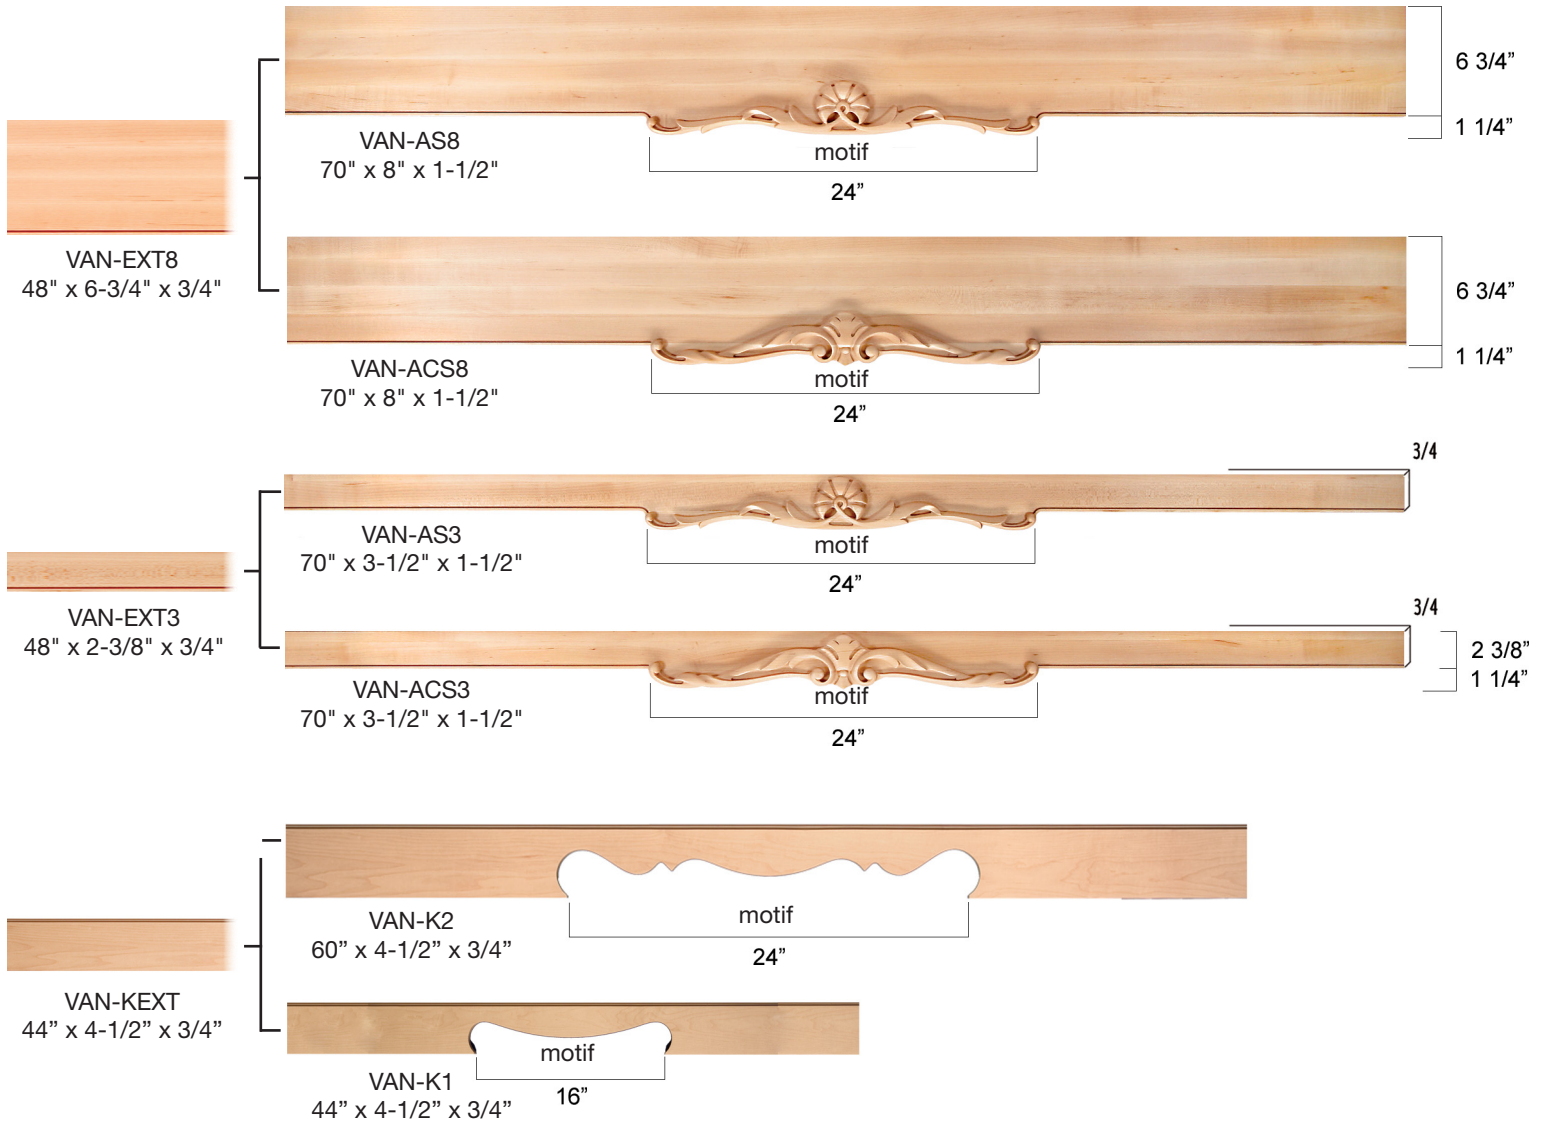

Use EXT-FLT2 for Extension.

MTL-FLT2
 49" x 6" x 3-1/4"

Use EXT-S2 for Extension.

MTL-S2
 49" x 6" x 3-1/4"

All items are customizable.

TOP VIEW

Use MTL-EXT1 for Extension.

24"
 motif
 MTL-FAC2
 48" x 5-7/8" x 1-7/8"

Extensions

MTL-EXT1
 48" x 5-7/8" x 1-1/2"

EXT-S2
 49" x 6" x 1-3/4"

EXT-FLT2
 49" x 6" x 1-3/4"

Courtesy of Wood Mode Inc.

LENGTH x HEIGHT x THICKNESS

Traditional

MANTELS

All mouldings are available in 96"

MLD-GF48
48" x 3-1/2" x 3/4"

MLD-AC48
48" x 3" x 3/4"

MLD-O48
48" x 3" x 3/4"

MLD-G48
48" x 3" x 3/4"

MLD-ACD4
48" x 3" x 3/4"

MLD-RB3
96" x 2-3/4" x 1"

MLD-ACP2
96" x 1-7/8" x 1/2"
MLD-ACP4
48" x 3-1/4" x 3/4"
MLD-ACP5
96" x 5" x 1-1/8"