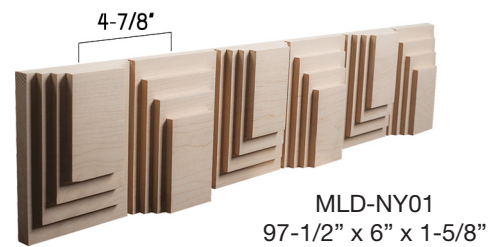

BIRCH

LYPTUS

ROASTED MAPLE

JATOBA

INL-QR
96" x 5/8" x 3/8"

LENGTH x HEIGHT x THICKNESS

New Art

New York

Traditional

Sculptural Moulding

LENGTH x HEIGHT x THICKNESS

Traditional

MLD-BT6
96" x 6" x 2-1/4"

MLD-BT3
96" x 5" x 2-1/4"

MLD-BT11
96" x 6" x 2-1/4"

MLD-BT7
96" x 6" x 2-1/4"

Modern Classic

MLD-AVD
50" x 1-1/2" x 1-1/4"

MLD-BAV1
50" x 2-3/4" x 4-1/2"

MLD-AV1
50" x 2-5/8" x 4-1/2"

MLD-AV2
50" x 2-1/2" x 4-1/2"

MLD-AV3
3-3/4" x 3-3/4" x 2-5/8"

MLD-BAV2
5-1/4" x 3-1/2" x 2-3/4"

MLD-AV4
3-3/4" x 3-1/2" x 2-1/2"