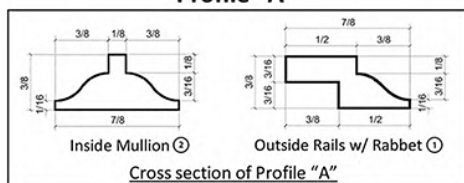

Profile "B"

MDR-001 MDR-002 MDR-003 MDR-004

MDR-005 MDR-006 MDR-007

MDR-008L MDR-008R MDR-009 MDR-010

We offer one piece mullions with no joinery. All mullions are made from a solid block of premium hardwood lumber. You may choose from 46 designs and 2 profiles, or submit your own design. The choices of dimensions and wood species are based on your project needs.