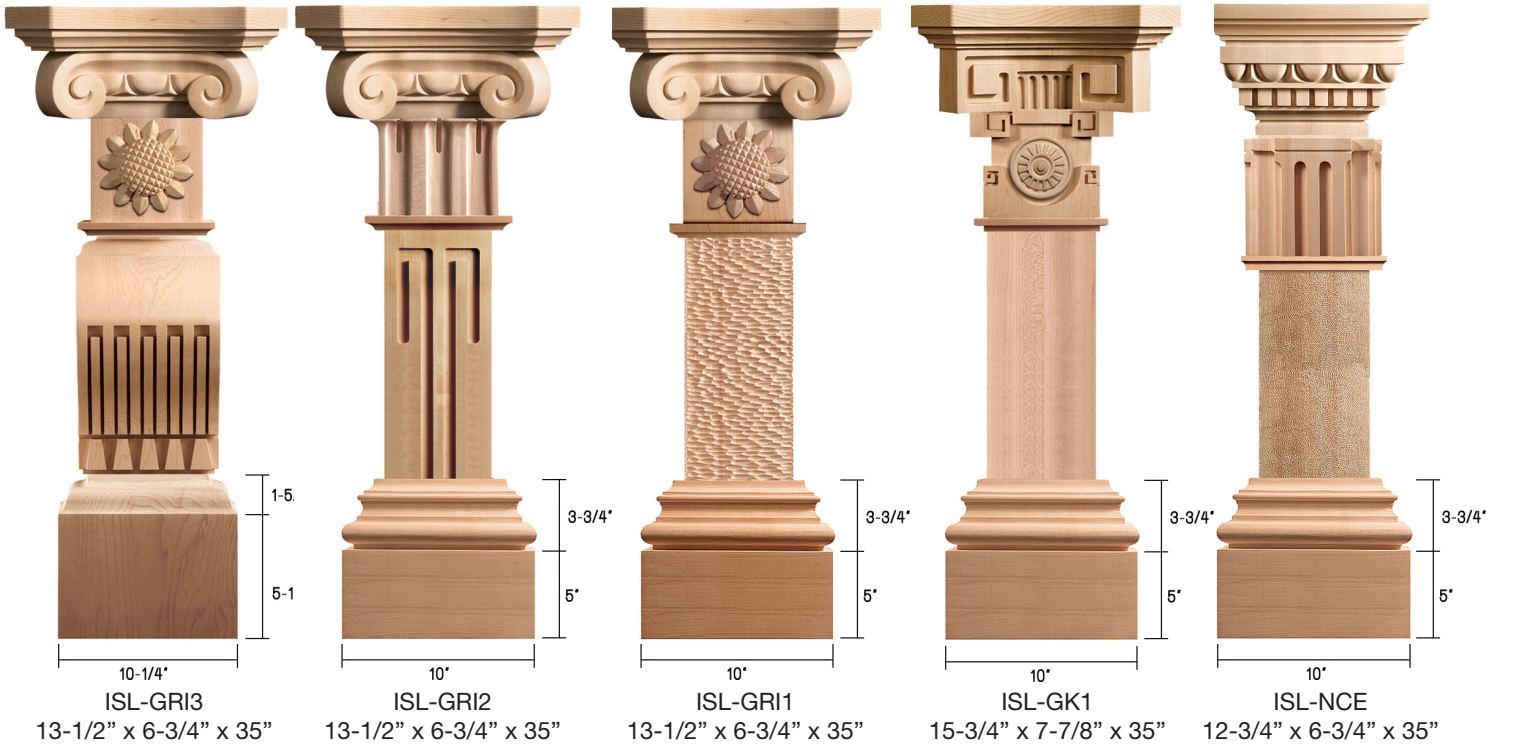

POSTS

ISLAND POSTS (3 SIDED)

ART FOR EVERYDAY © 2019

WIDTH x DEPTH x HEIGHT

Modern Classic

(*) Shipped unassembled

All items are customizable.