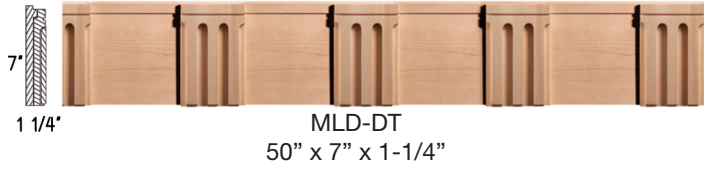

All mouldings are available in 96"

MLD-GF48
48" x 3-1/2" x 3/4"

MLD-AC48
48" x 3" x 3/4"

MLD-O48
48" x 3" x 3/4"

MLD-G48
48" x 3" x 3/4"

MLD-ACD4
48" x 3" x 3/4"

MLD-RB3
96" x 2-3/4" x 1"

MLD-ACP2
96" x 1-7/8" x 1/2"
MLD-ACP4
48" x 3-1/4" x 3/4"
MLD-ACP5
96" x 5" x 1-1/8"

MLD-ACA2
96" x 1" x 5/16"
MLD-ACA4
48" x 3" x 3/4"

MLD-LK1
96" x 1-3/8" x 3/4"
MLD-LK2
96" x 1-5/8" x 3/4"

MLD-R1
96" x 1-3/8" x 3/4"
MLD-R2
96" x 1-5/8" x 3/4"

LENGTH x HEIGHT x THICKNESS

Modern Classic

All mouldings are available in 96"

LENGTH x HEIGHT x THICKNESS

Traditional

MLD-F1
96" x 1-1/2" x 3/4"

MLD-F2
96" x 2" x 3/4"

MLD-FSQ3
96" x 3" x 3/4"

MLD-FSQ4
96" x 4" x 3/4"

MLD-FSQ5
96" x 5" x 3/4"

MLD-FSQ6
96" x 6" x 3/4"