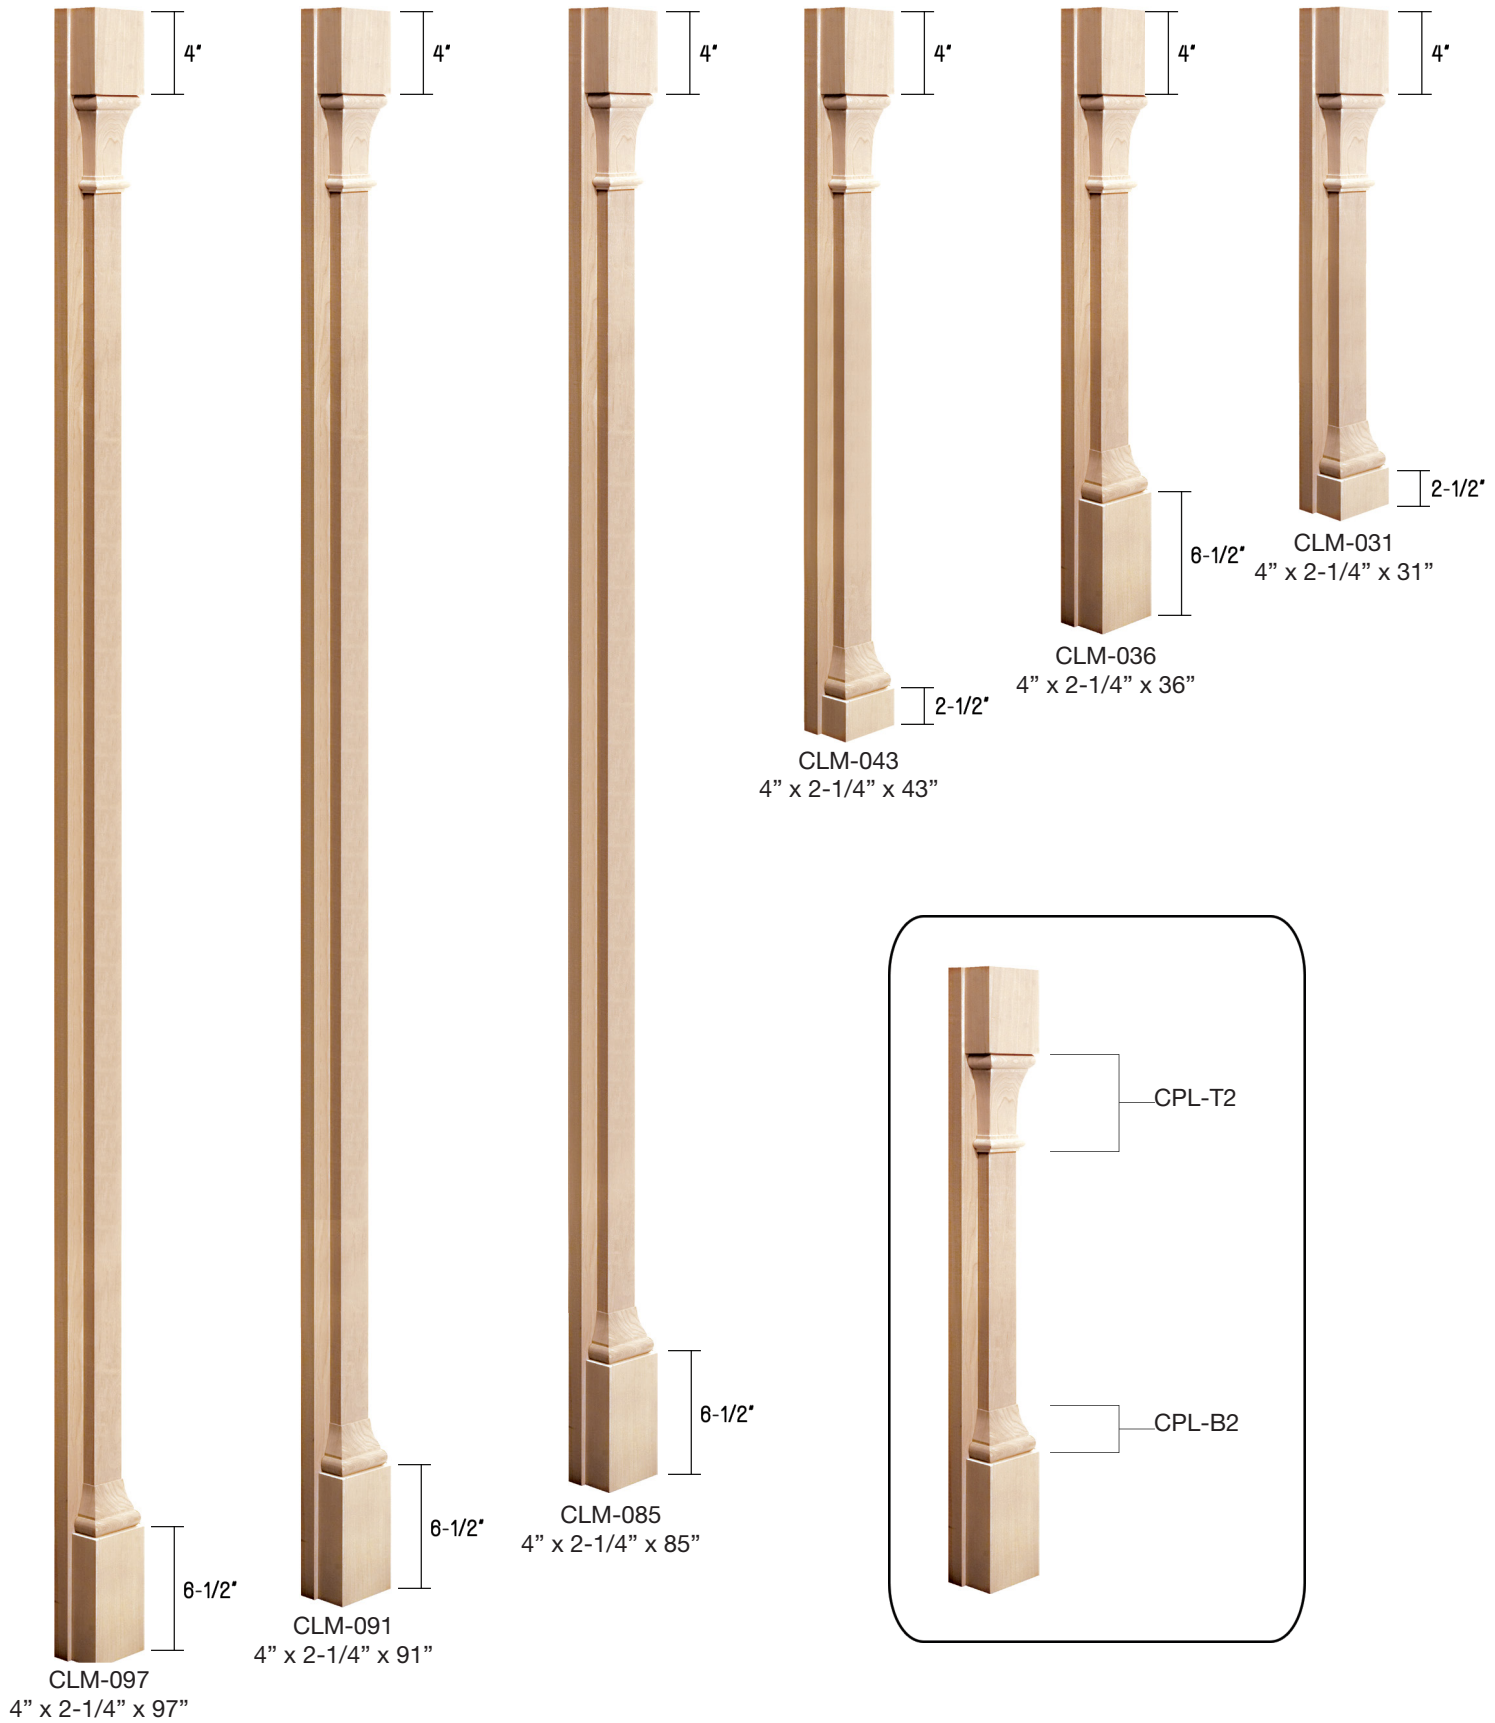

CPL-B2
 TOP: 2-1/8" X 13/16"
 BOTTOM: 3-1/4" X 1-3/8"
 HEIGHT: 2-1/4"

CPL-B3
 TOP: 2-7/8" X 7/8"
 BOTTOM: 4" X 1-5/8"
 HEIGHT: 2-1/4"

CPL-B5
 TOP: 4" X 1"
 BOTTOM: 5-3/4" X 1-7/8"
 HEIGHT: 2-1/4"

CPL-B6
 TOP: 4-1/4" X 1-1/8"
 BOTTOM: 6-3/4" X 2-1/4"
 HEIGHT: 2-1/4"

CPL-ACT6
 TOP: 6-3/4" X 2-1/4"
 BOTTOM: 4-1/4" X 1-1/8"
 HEIGHT: 6-1/2"

CPL-B6
 TOP: 4-1/4" X 1-1/8"
 BOTTOM: 6-3/4" X 2-1/4"
 HEIGHT: 2-1/4"

CPL-R

CPL-R2
 TOP: 2-1/2" X 1-1/8"
 BOTTOM: 1-7/8" X 5/8"
 HEIGHT: 3"

CPL-R3
 TOP: 3-3/8" X 1-1/8"
 BOTTOM: 2-1/2" X 5/8"
 HEIGHT: 4"

WIDTH x DEPTH x HEIGHT

Traditional

*Custom sizes available upon request.

HALF-ROUNDS & SPOOLS

WIDTH x DEPTH x HEIGHT

Traditional

<p>HR2 2" x 1" x 96"</p> <p>HR1 1-1/2" x 3/4" x 96"</p> <p>HR0 1-1/4" x 5/8" x 96"</p> 	<p>B-SPL2-8 3" x 1-1/2" x 8"</p> <p>B-SPL1-8 2-1/2" x 1-1/4" x 8"</p> <p>B-SPL0-8 2" x 1" x 7-1/2"</p> <p>Sold in two halves.</p> <p>HRR2 2" x 1" x 96"</p> <p>HRR1 1-1/2" x 3/4" x 96"</p> <p>HRR0 1-1/4" x 5/8" x 96"</p> 	<p>SPL2 2-3/4" x 1-3/8" x 3"</p> <p>SPL1 2-1/4" x 1-1/8" x 3"</p> <p>SPL0 1-3/4" x 7/8" x 2-1/2"</p> <p>Sold in two halves.</p>	<p>ROPE6 2" x 1" x 94"</p> <p>ROPE4 1-1/2" x 3/4" x 94"</p> <p>ROPE3 1-1/4" x 5/8" x 94"</p> <p>ROPE1 3/4" x 3/8" x 94"</p> 
<p>B-SPL2-12 3" x 1-1/2" x 12"</p> <p>B-SPL1-12 2-1/2" x 1-1/4" x 12"</p> <p>B-SPL0-12 2" x 1" x 11-1/2"</p> <p>Sold in two halves</p>	<p>HBR2 2-1/2" x 1-1/4" x 7-1/2"</p> <p>HBR1 2" x 1" x 7-1/2"</p> <p>HBR0 1-3/4" x 7/8" x 7-1/2"</p> <p>Sold in two halves.</p>	 <p>Sold in two halves.</p>	
			

CORBELS

WIDTH x DEPTH x HEIGHT

Linea

CBL-LIN01-10
3" x 6" x 10"

CBL-LIN02-10
3" x 6" x 10"

CBL-LIN03-10
3" x 6" x 10"

CBL-LIN04-10
3" x 6" x 10"

CBL-LIN05-10
4" x 5" x 10"