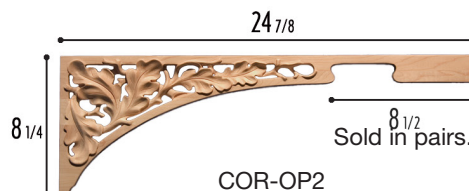

APL-FA1 APL-FA2
3-1/4" x 5-3/4" x 1/2"

APL-LA1 APL-LA2
4-3/8" x 4-7/8" x 1/2"

APL-S01 APL-S02
5-1/2" x 5-3/8" x 1/2"

APL-TE1 APL-TE2
5-1/4" x 7-1/4" x 1/2"

APPLIQUES & ROSETTES

ART FOR EVERYDAY © 2019

DOOR SETS & CORNER APPLIQUES

WIDTH x HEIGHT x THICKNESS

Traditional

APL-VA9
4-3/8" x 9" x 3/4"
APL-VA7
3-1/2" x 7" x 5/8"
APL-VA5
2-3/4" x 5" x 1/2"

APL-VAC16
6" x 15-3/4" x 3/4"
APL-VAC12
5" x 12-1/2" x 1/2"
APL-VAC10
3-1/2" x 10-1/2" x 1/2"
APL-VAC8
2-3/4" x 8" x 1/2"

COR-AP2
24-7/8" x 8-1/4" x 3/4"

COR-OP2
24-7/8" x 8-1/4" x 3/4"

COR-GP2
24-7/8" x 8-1/4" x 3/4"

CAPITALS

WIDTH x DEPTH x HEIGHT

Traditional

BOTTOM $3\frac{5}{8}''$ $7/8''$
CPL-A1
 5" x 1-1/2" x 5-1/4"

BOTTOM $4\frac{3}{8}''$ $7/8''$
CPL-A2
 6-1/4" x 1-7/8" x 6-1/4"