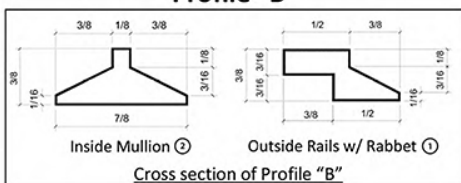

Profile "B"

MDR-001 MDR-002 MDR-003 MDR-004

MDR-005 MDR-006 MDR-007

MDR-008L MDR-008R MDR-009 MDR-010

We offer one piece mullions with no joinery. All mullions are made from a solid block of premium hardwood lumber. You may choose from 46 designs and 2 profiles, or submit your own design. The choices of dimensions and wood species are based on your project needs.