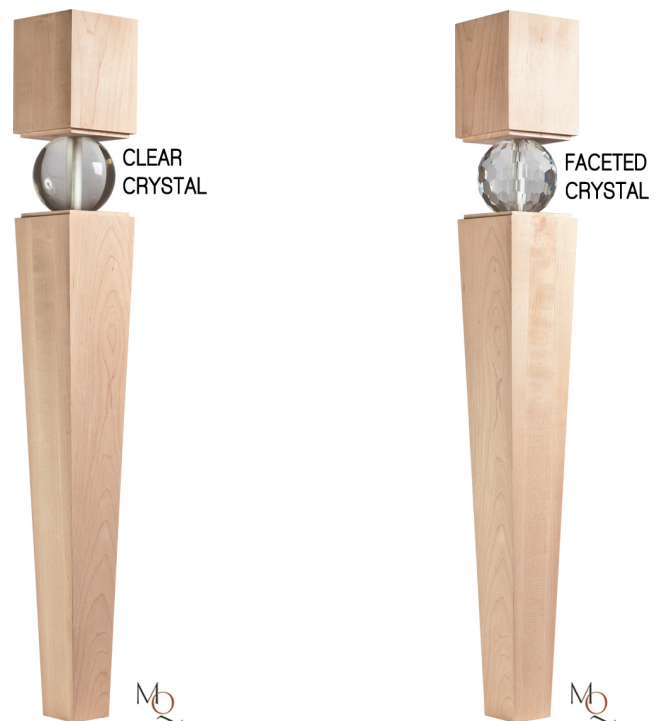

- LEG-ORBW41 (*) = 8"
  4-1/2" x 4-1/2" x 41-1/2" (+) = 30"
- LEG-ORBW35 (*) = 6"
  4-1/2" x 4-1/2" x 35-1/2" (+) = 26"
- LEG-ORBW29 (*) = 4-1/2"
  4-1/2" x 4-1/2" x 29-1/2" (+) = 21-1/2"