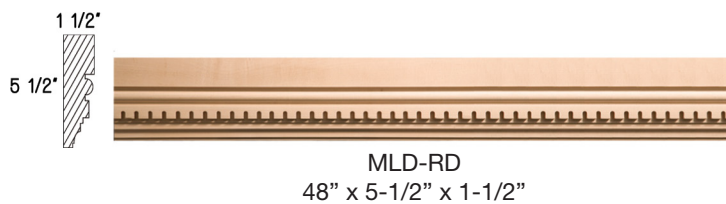

MLD-ACA2
96" x 1" x 5/16"
MLD-ACA4
48" x 3" x 3/4"

MLD-LK1
96" x 1-3/8" x 3/4"
MLD-LK2
96" x 1-5/8" x 3/4"

MLD-R1
96" x 1-3/8" x 3/4"
MLD-R2
96" x 1-5/8" x 3/4"

LENGTH x HEIGHT x THICKNESS

Modern Classic

All mouldings are available in 96"

LENGTH x HEIGHT x THICKNESS

Traditional

MLD-F1
96" x 1-1/2" x 3/4"

MLD-F2
96" x 2" x 3/4"

MLD-FSQ3
96" x 3" x 3/4"

MLD-FSQ4
96" x 4" x 3/4"

MLD-FSQ5
96" x 5" x 3/4"

MLD-FSQ6
96" x 6" x 3/4"