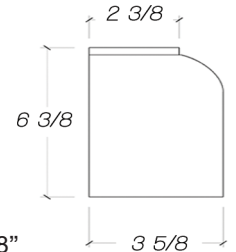

COR-FTTR1
3-5/8" x 3-5/8" x 6-3/8"

All items are customizable.