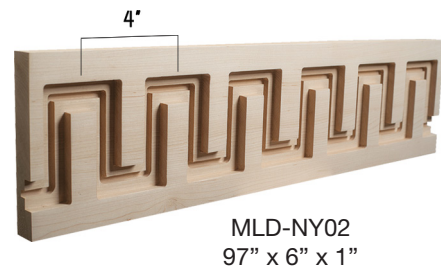

BIRCH

LYPTUS

ROASTED MAPLE

JATOBA

INL-QR
96" x 5/8" x 3/8"

LENGTH x HEIGHT x THICKNESS

New Art

New York

Traditional

Sculptural Moulding

LENGTH x HEIGHT x THICKNESS

Traditional

MLD-BT6
96" x 6" x 2-1/4"

MLD-BT3
96" x 5" x 2-1/4"

MLD-BT11
96" x 6" x 2-1/4"

MLD-BT7
96" x 6" x 2-1/4"