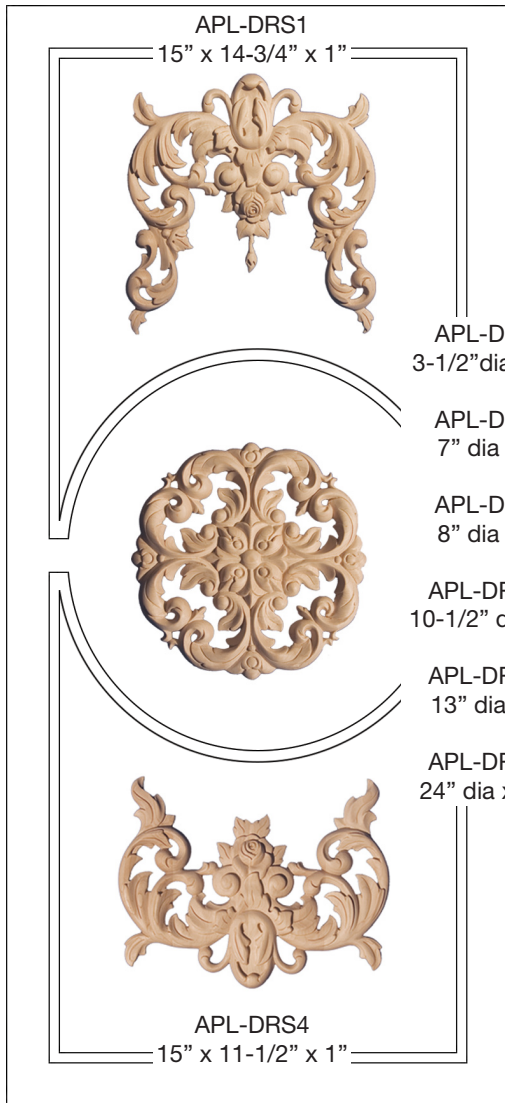

APL-DO1 APL-DO2
3" x 5-3/8" x 1/2"

APL-RE1 APL-RE2
2-1/2" x 5-3/8" x 1/2"

APL-MI1 APL-MI2
3" x 5-3/8" x 1/2"

APL-DO3 APL-DO4
6-3/4" x 12" x 1/2"

APL-RE3 APL-RE4
5-5/8" x 12" x 1/2"

APL-MI3 APL-MI4
6-3/4" x 12" x 1/2"

APL-FA1 APL-FA2
3-1/4" x 5-3/4" x 1/2"

APL-LA1 APL-LA2
4-3/8" x 4-7/8" x 1/2"

APL-S01 APL-S02
5-1/2" x 5-3/8" x 1/2"

APL-TE1 APL-TE2
5-1/4" x 7-1/4" x 1/2"

APPLIQUES & ROSETTES

ART FOR EVERYDAY © 2019

DOOR SETS & CORNER APPLIQUES

WIDTH x HEIGHT x THICKNESS

Traditional

APL-VA9
4-3/8" x 9" x 3/4"
APL-VA7
3-1/2" x 7" x 5/8"
APL-VA5
2-3/4" x 5" x 1/2"

APL-VAC16
6" x 15-3/4" x 3/4"
APL-VAC12
5" x 12-1/2" x 1/2"
APL-VAC10
3-1/2" x 10-1/2" x 1/2"
APL-VAC8
2-3/4" x 8" x 1/2"

COR-AP2
24-7/8" x 8-1/4" x 3/4"

COR-OP2
24-7/8" x 8-1/4" x 3/4"

COR-GP2
24-7/8" x 8-1/4" x 3/4"

CAPITALS

WIDTH x DEPTH x HEIGHT

Traditional

BOTTOM $3\frac{5}{8}''$ $7/8''$
CPL-A1
 5" x 1-1/2" x 5-1/4"

BOTTOM $4\frac{3}{8}''$ $7/8''$
CPL-A2
 6-1/4" x 1-7/8" x 6-1/4"