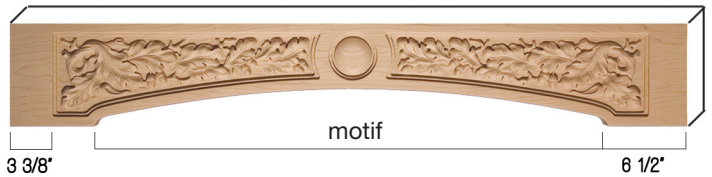

CBL-GR2
5-1/2" x 7" x 14"

CBL-GR1
4-3/4" x 5" x 10"

CBL-OL3
7-1/4" x 8-3/4" x 26-1/2"

CBL-OL2
5-5/8" x 6-7/8" x 14"

CBL-OL1
4-3/4" x 5" x 10"

CORBELS

WIDTH x DEPTH x HEIGHT

Traditional

BRK-FB3
1-3/4" x 9-1/2" x 12-1/2"

BRK-FB2
1-3/4" x 7-3/4" x 10"

LENGTH x HEIGHT x THICKNESS

Traditional

MTL-RCS64
64" x 8-3/4" x 1-5/8"

MTL-RCT64
64" x 8-3/4" x 1-5/8"

MTL-FP3
52-3/4" x 8" x 1-3/4" x 39-3/4"
MTL-FP2 motif
40" x 8" x 1-3/4" x 27"
motif

MTL-SHA50
49" x 6-1/2" x 2-3/4"

MTL-FAL3
52-3/4" x 8" x 1-3/4" x 39-3/4"
MTL-FAL2 motif
40" x 8" x 1-3/4" x 27"
motif

MTL-FOL3
52-3/4" x 8" x 1-3/4" x 39-3/4"
MTL-FOL2 motif
40" x 8" x 1-3/4" x 27"
motif