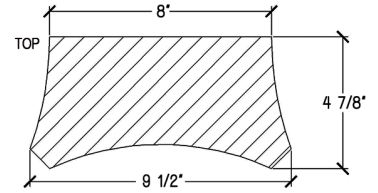

COR-AP2
24-7/8" x 8-1/4" x 3/4"

COR-OP2
24-7/8" x 8-1/4" x 3/4"

COR-GP2
24-7/8" x 8-1/4" x 3/4"

CAPITALS

WIDTH x DEPTH x HEIGHT

Traditional

BOTTOM $3\frac{5}{8}''$ $7/8''$
CPL-A1
 5" x 1-1/2" x 5-1/4"

BOTTOM $4\frac{3}{8}''$ $7/8''$
CPL-A2
 6-1/4" x 1-7/8" x 6-1/4"

BOTTOM $5\frac{3}{16}''$ $2\frac{3}{8}''$
CPL-A3
 9-1/2" x 4-7/8" x 10"

BOTTOM $5\frac{3}{4}''$ $1\frac{1}{2}''$
CPL-A4
 9-1/4" x 3" x 5-7/8"

BOTTOM $6\frac{1}{4}''$ $7/8''$
CPL-ED4
 8-5/8" x 1-3/4" x 6-1/8"