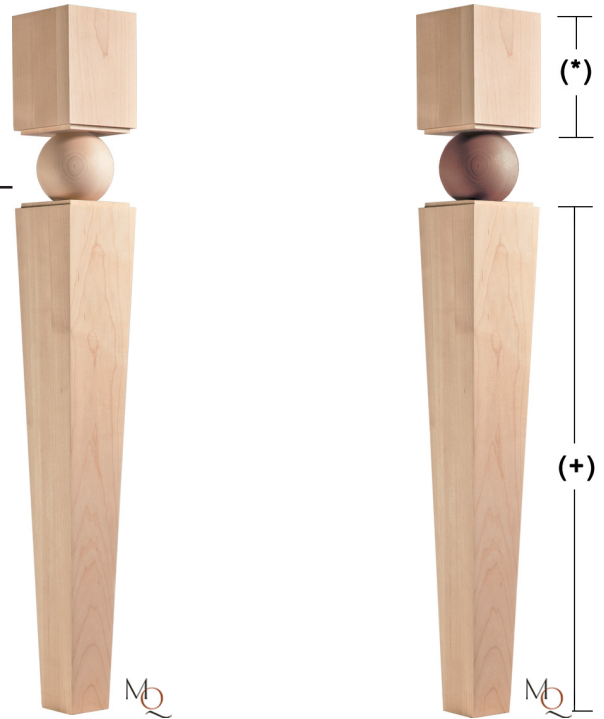

POSTS

LEGS (4 SIDED)

WIDTH x DEPTH x HEIGHT

Multiplicity

Orbs can be ordered in different wood species