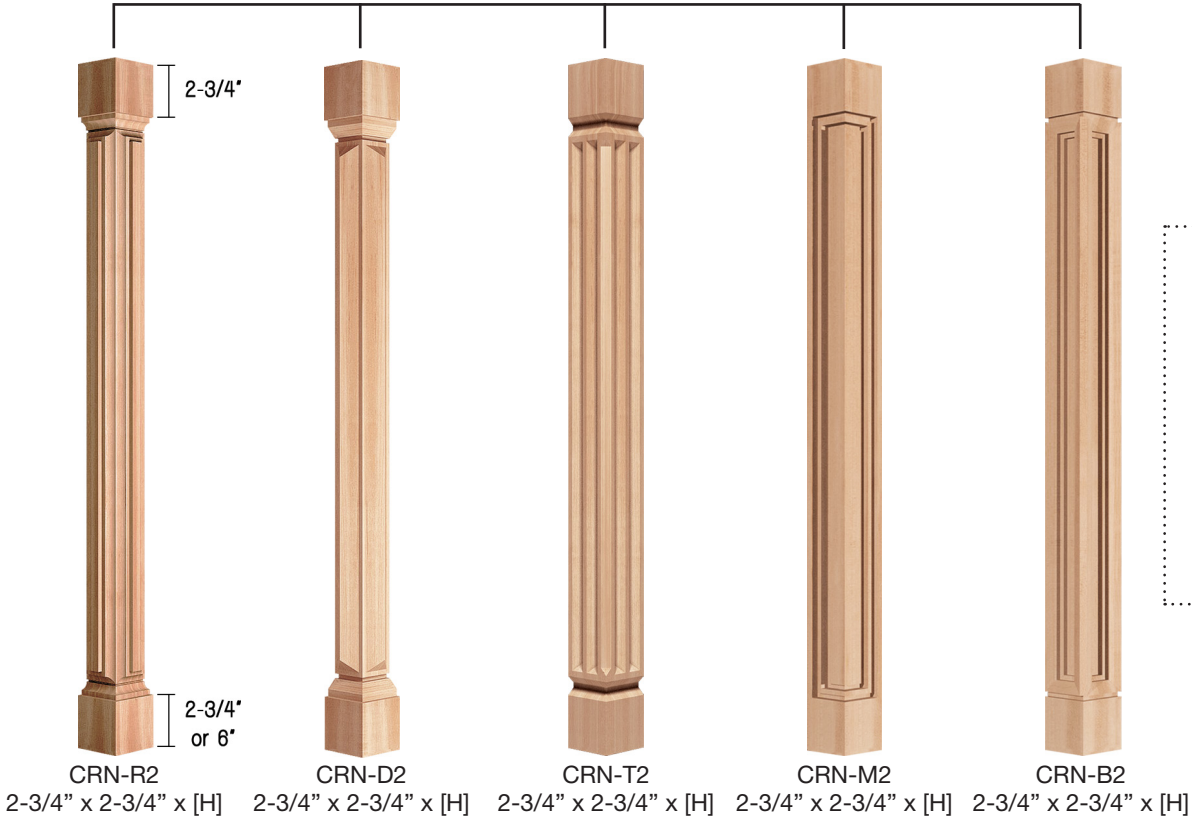

POSTS

CORNER POSTS (2 SIDED)

ART FOR EVERYDAY © 2019

WIDTH x DEPTH x HEIGHT

New Art

Traditional

All items are customizable.

POSTS

CORNER POSTS (2 SIDED)

ART FOR EVERYDAY © 2019

WIDTH x DEPTH x HEIGHT

New Art

AVAILABLE HEIGHTS: 26", 28", 32", 35-1/2", 42", 84", 90", 96"

When ordering provide height of corner post.

Example:

CRN-R2
2-3/4" x 2-3/4" x [H]