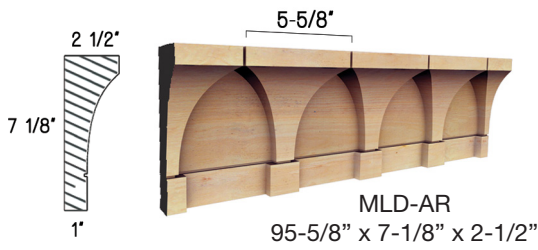

BIRCH

LYPTUS

ROASTED MAPLE

JATOBA

INL-QR
96" x 5/8" x 3/8"

LENGTH x HEIGHT x THICKNESS

New Art

New York

Traditional

Sculptural Moulding

LENGTH x HEIGHT x THICKNESS

Traditional

MLD-BT6
96" x 6" x 2-1/4"

MLD-BT3
96" x 5" x 2-1/4"

MLD-BT11
96" x 6" x 2-1/4"

MLD-BT7
96" x 6" x 2-1/4"