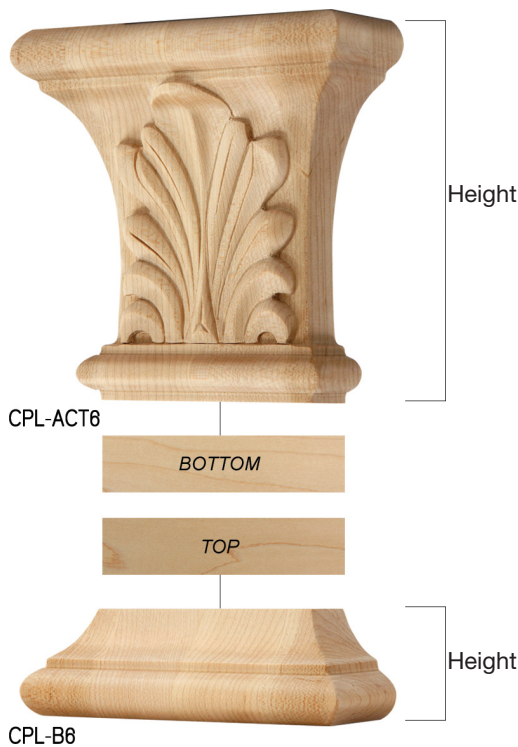

BS-NCT1
4-1/2" x 2-5/8" x 8-3/4"

All items are customizable.

Traditional

CPL-T1
 TOP: 2-3/4" X 1-3/8"
 BOTTOM: 1-3/4" X 13/16"
 HEIGHT: 4-5/8"

CPL-T2
 TOP: 3-1/4" X 1-3/8"
 BOTTOM: 2-1/8" X 13/16"
 HEIGHT: 4-5/8"

CPL-T3
 TOP: 4" X 1-5/8"
 BOTTOM: 2-7/8" X 7/8"
 HEIGHT: 4-5/8"

CPL-T5
 TOP: 5-3/4" X 1-7/8"
 BOTTOM: 4" X 1"
 HEIGHT: 6"

CPL-T6
 TOP: 6-3/4" X 2-1/4"
 BOTTOM: 4-1/4" X 1-1/8"
 HEIGHT: 6-1/2"

CPL-B1
 TOP: 1-3/4" X 13/16"
 BOTTOM: 2-3/4" X 1-3/8"
 HEIGHT: 2-1/4"

CPL-B2
 TOP: 2-1/8" X 13/16"
 BOTTOM: 3-1/4" X 1-3/8"
 HEIGHT: 2-1/4"

CPL-B3
 TOP: 2-7/8" X 7/8"
 BOTTOM: 4" X 1-5/8"
 HEIGHT: 2-1/4"

CPL-B5
 TOP: 4" X 1"
 BOTTOM: 5-3/4" X 1-7/8"
 HEIGHT: 2-1/4"

CPL-B6
 TOP: 4-1/4" X 1-1/8"
 BOTTOM: 6-3/4" X 2-1/4"
 HEIGHT: 2-1/4"

CPL-ACT6
 TOP: 6-3/4" X 2-1/4"
 BOTTOM: 4-1/4" X 1-1/8"
 HEIGHT: 6-1/2"

CPL-B6
 TOP: 4-1/4" X 1-1/8"
 BOTTOM: 6-3/4" X 2-1/4"
 HEIGHT: 2-1/4"

CPL-R

CPL-R2
 TOP: 2-1/2" X 1-1/8"
 BOTTOM: 1-7/8" X 5/8"
 HEIGHT: 3"