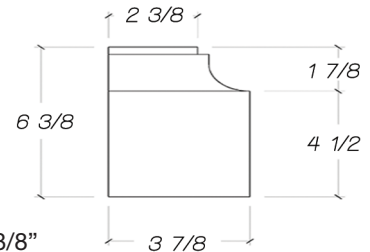

COR-FTSR1
3-7/8" x 3-7/8" x 6-3/8"