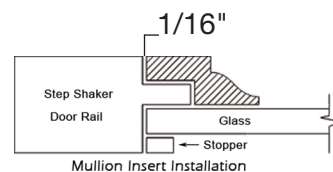

Profile "B"

MDR-001 MDR-002 MDR-003 MDR-004

MDR-005 MDR-006 MDR-007

MDR-008L MDR-008R MDR-009 MDR-010

We offer one piece mullions with no joinery. All mullions are made from a solid block of premium hardwood lumber. You may choose from 46 designs and 2 profiles, or submit your own design. The choices of dimensions and wood species are based on your project needs.