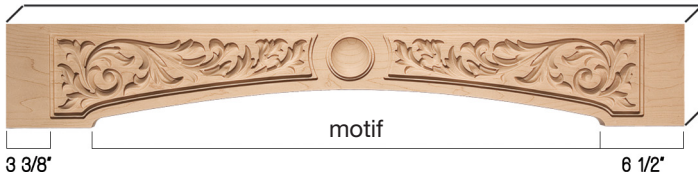

CBL-GR2
5-1/2" x 7" x 14"

CBL-GR1
4-3/4" x 5" x 10"

CBL-OL3
7-1/4" x 8-3/4" x 26-1/2"

CBL-OL2
5-5/8" x 6-7/8" x 14"

CBL-OL1
4-3/4" x 5" x 10"

CORBELS

WIDTH x DEPTH x HEIGHT

Traditional

BRK-FB3
1-3/4" x 9-1/2" x 12-1/2"

BRK-FB2
1-3/4" x 7-3/4" x 10"

LENGTH x HEIGHT x THICKNESS

Traditional

MTL-RCS64
64" x 8-3/4" x 1-5/8"

MTL-RCT64
64" x 8-3/4" x 1-5/8"

MTL-FP3
52-3/4" x 8" x 1-3/4" x 39-3/4"
MTL-FP2 motif
40" x 8" x 1-3/4" x 27"
motif

MTL-SHA50
49" x 6-1/2" x 2-3/4"

MTL-FAL3
52-3/4" x 8" x 1-3/4" x 39-3/4"
MTL-FAL2 motif
40" x 8" x 1-3/4" x 27"
motif

MTL-FOL3
52-3/4" x 8" x 1-3/4" x 39-3/4"
MTL-FOL2 motif
40" x 8" x 1-3/4" x 27"
motif