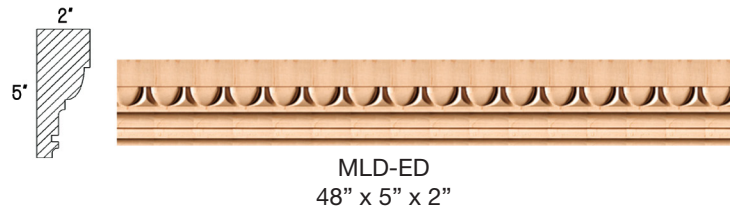

All mouldings are available in 96"

MLD-GF48
48" x 3-1/2" x 3/4"

MLD-AC48
48" x 3" x 3/4"

MLD-O48
48" x 3" x 3/4"

MLD-G48
48" x 3" x 3/4"

MLD-ACD4
48" x 3" x 3/4"

MLD-RB3
96" x 2-3/4" x 1"

MLD-ACP2
96" x 1-7/8" x 1/2"
MLD-ACP4
48" x 3-1/4" x 3/4"
MLD-ACP5
96" x 5" x 1-1/8"

MLD-ACA2
96" x 1" x 5/16"
MLD-ACA4
48" x 3" x 3/4"

MLD-LK1
96" x 1-3/8" x 3/4"
MLD-LK2
96" x 1-5/8" x 3/4"

MLD-R1
96" x 1-3/8" x 3/4"
MLD-R2
96" x 1-5/8" x 3/4"

LENGTH x HEIGHT x THICKNESS

Modern Classic

All mouldings are available in 96"

LENGTH x HEIGHT x THICKNESS

Traditional

MLD-F1
96" x 1-1/2" x 3/4"

MLD-F2
96" x 2" x 3/4"

MLD-FSQ3
96" x 3" x 3/4"

MLD-FSQ4
96" x 4" x 3/4"

MLD-FSQ5
96" x 5" x 3/4"

MLD-FSQ6
96" x 6" x 3/4"