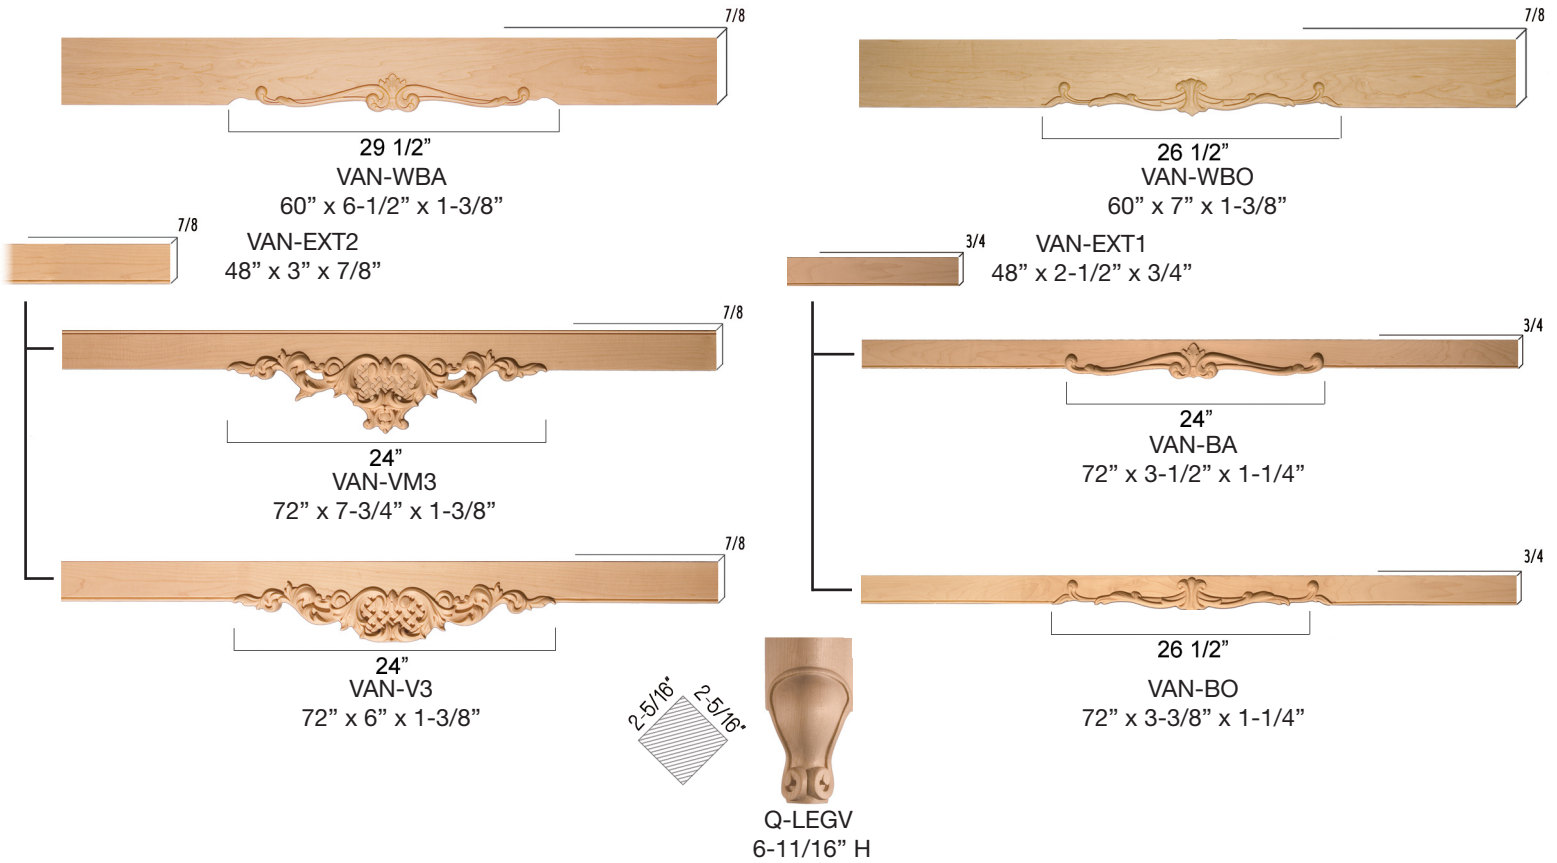

MANTELS

VANITY BASES & EXTENSIONS

ART FOR EVERYDAY © 2019

LENGTH x HEIGHT x THICKNESS

Traditional

Can be incorporated with VAN-BA, and VAN-BO.