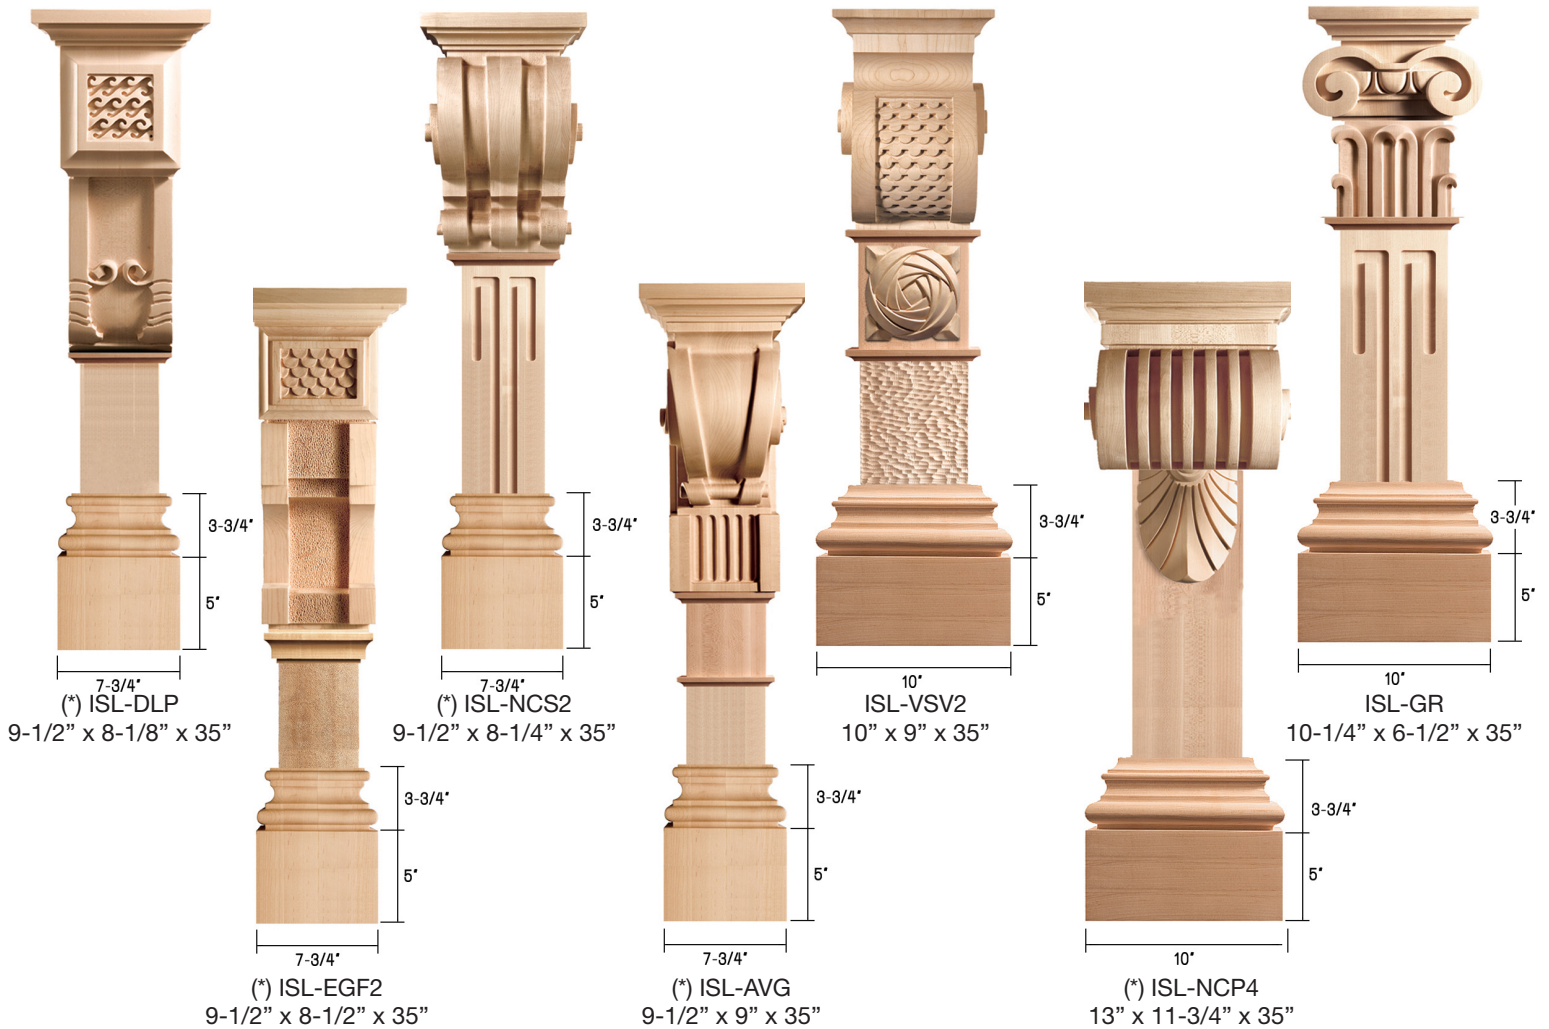

POSTS

ISLAND POSTS (3 SIDED)

ART FOR EVERYDAY © 2019

WIDTH x DEPTH x HEIGHT

Modern Classic

(*) Shipped unassembled

All items are customizable.