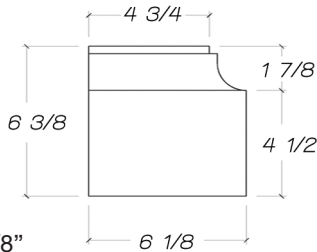

CRN-R226"
2-3/4" x 2-3/4" x 26"

AVAILABLE HEIGHTS: 35-1/2", 42"

CRN-MAR5
5" x 5" x [H]

COR-FTSR2
6-1/8" x 6-1/8" x 6-3/8"

COR-FTTR2
5-7/8" x 5-7/8" x 6-3/8"

AVAILABLE HEIGHTS: 26", 28", 32", 35-1/2", 42", 84", 90", 96"