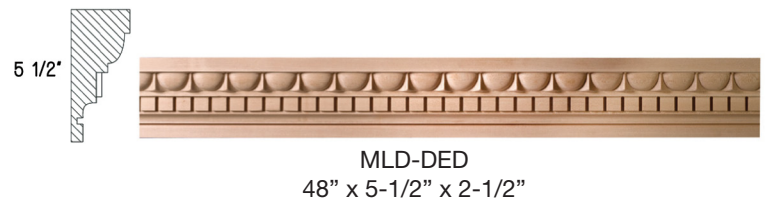

All mouldings are available in 96"

MLD-GF48
48" x 3-1/2" x 3/4"

MLD-AC48
48" x 3" x 3/4"

MLD-O48
48" x 3" x 3/4"

MLD-G48
48" x 3" x 3/4"

MLD-ACD4
48" x 3" x 3/4"

MLD-RB3
96" x 2-3/4" x 1"

MLD-ACP2
96" x 1-7/8" x 1/2"
MLD-ACP4
48" x 3-1/4" x 3/4"
MLD-ACP5
96" x 5" x 1-1/8"

MLD-ACA2
96" x 1" x 5/16"
MLD-ACA4
48" x 3" x 3/4"

MLD-LK1
96" x 1-3/8" x 3/4"
MLD-LK2
96" x 1-5/8" x 3/4"

MLD-R1
96" x 1-3/8" x 3/4"
MLD-R2
96" x 1-5/8" x 3/4"

LENGTH x HEIGHT x THICKNESS

Modern Classic

All mouldings are available in 96"

LENGTH x HEIGHT x THICKNESS

Traditional

MLD-F1
96" x 1-1/2" x 3/4"

MLD-F2
96" x 2" x 3/4"

MLD-FSQ3
96" x 3" x 3/4"

MLD-FSQ4
96" x 4" x 3/4"

MLD-FSQ5
96" x 5" x 3/4"

MLD-FSQ6
96" x 6" x 3/4"