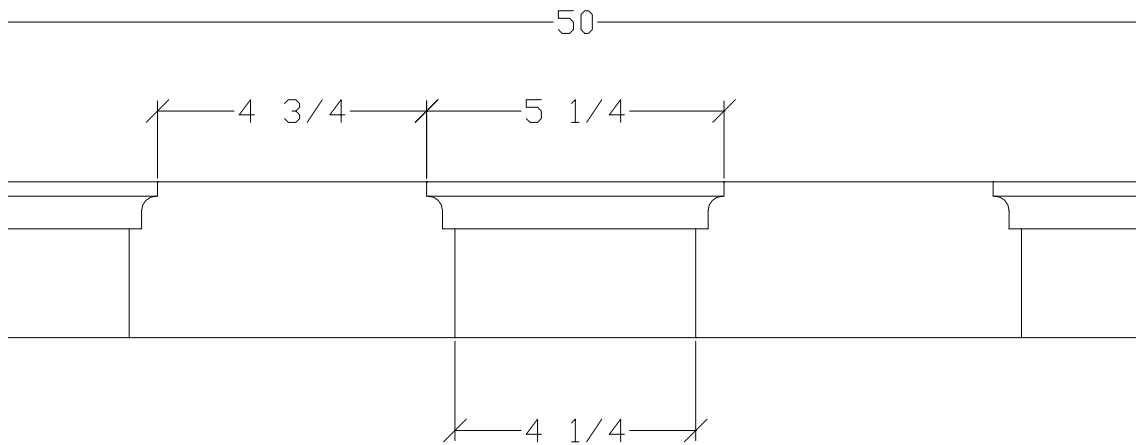

Close view

Side view

ART FOR EVERYDAY™

PRODUCT CODE: MLD-BAV1