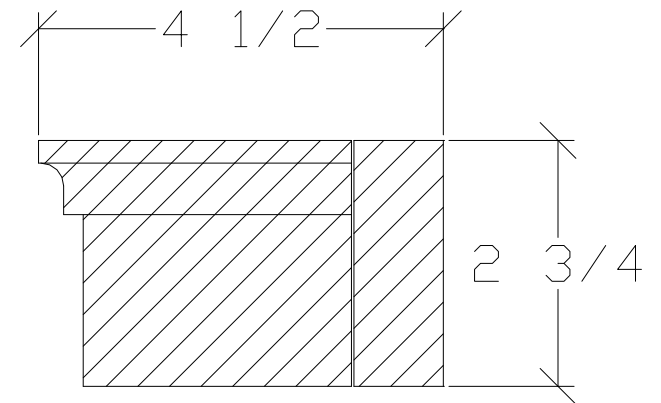

Close view

Side view

ART FOR EVERYDAY™

PRODUCT CODE: MLD-BAV1