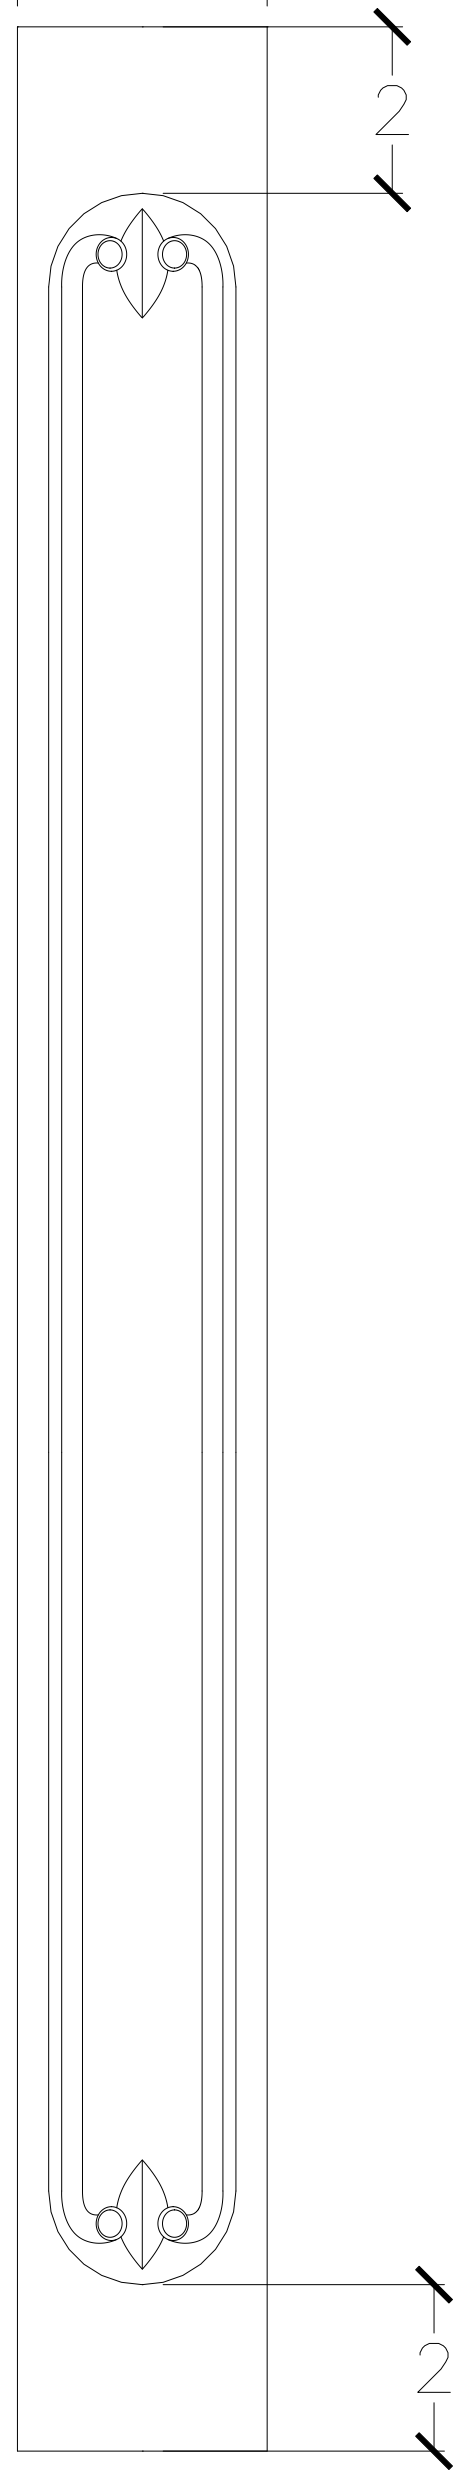

1 1/8

3

2

29 1/8

2

ART FOR EVERYDAY™

PRODUCT CODE: CRN-OF74