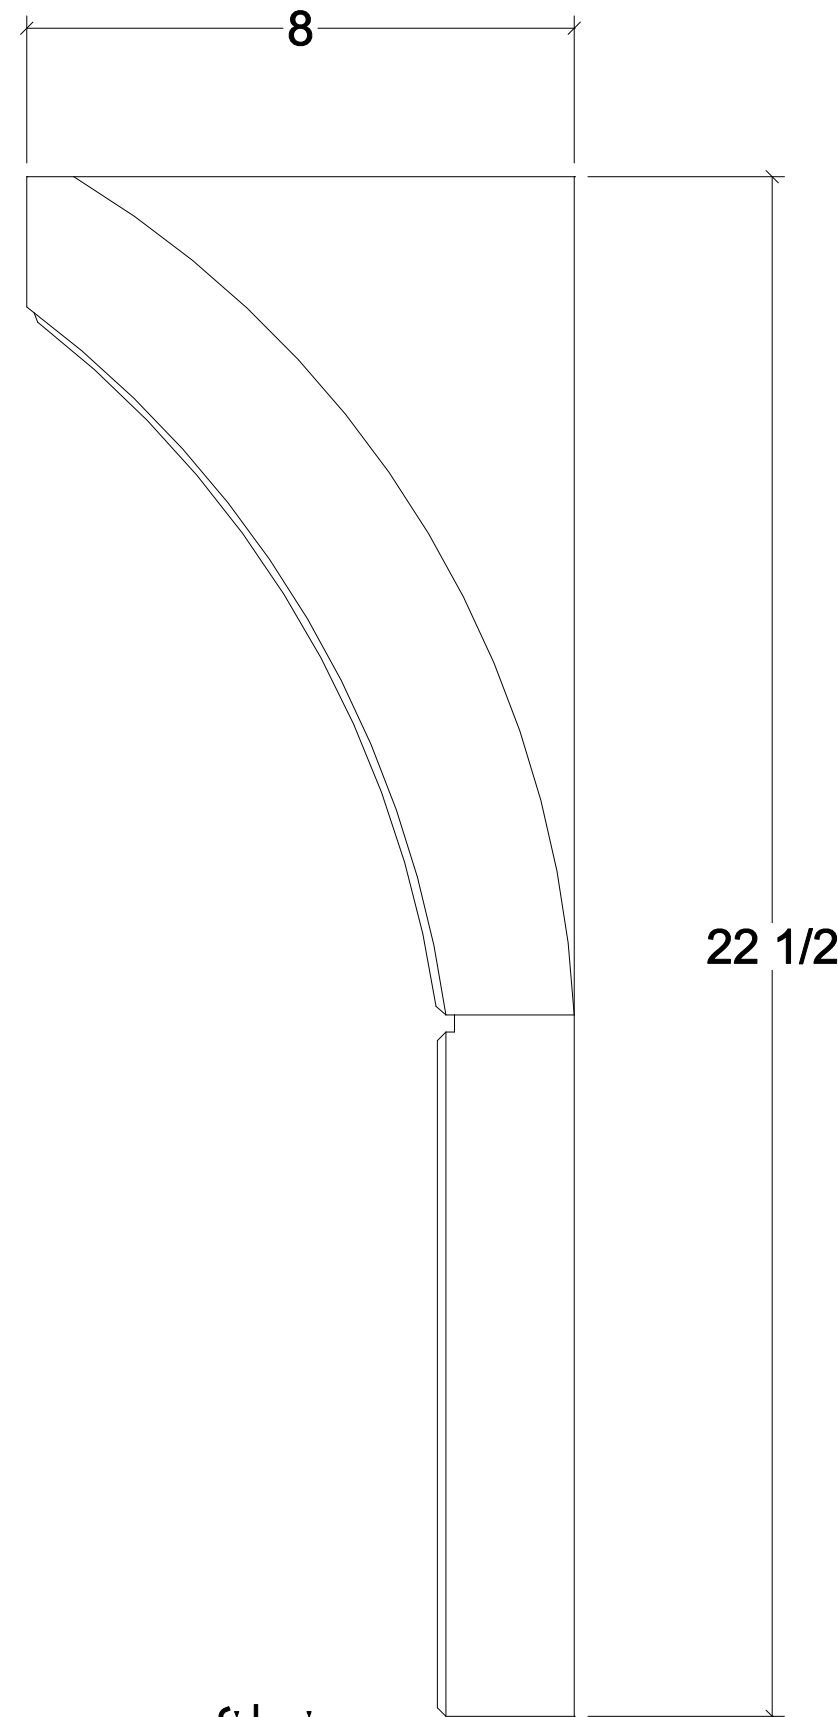

Front view

Side view

ART FOR EVERYDAY™

PRODUCT CODE: CBL-BAN2