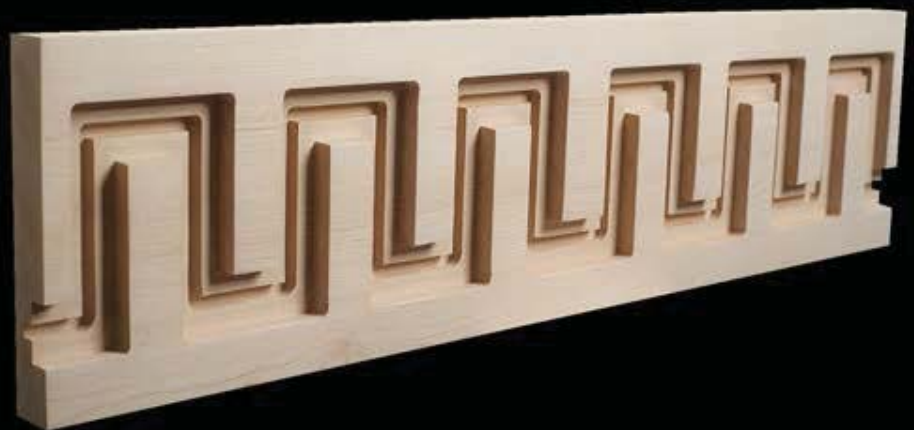

ISL-NY03
7" X 8" X 35 1/2"

CBL-NY01
7" X 8" X 14"

Length X Height X Thickness

MLD-NY01
97 1/2" X 6" X 1 5/8"

MLD-NY02
97" X 6" X 1"

Width X Depth X Height

CBL-NY02
5" X 9 1/4" X 13 1/2"

CBL-NY03
7" X 10" X 14"

CBL-NY04
5" X 12 1/4" X 15"

CBL-NY05
7" X 10" X 14"

CORNER POST AND POST TOP AND BOTTOM BLOCK SIZE: 6 3/4"

POST-NY01
7" X 7"

POST-NY02
5" X 5"

POST-NY03
5" X 5"

CRN-NY01
7" X 7"

CRN-NY02
5" X 5"