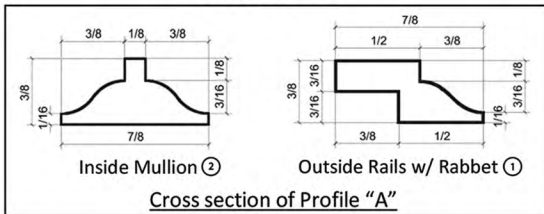

Profile "A"