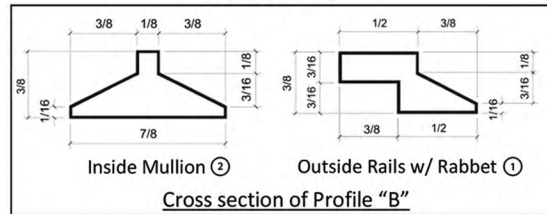

Profile "B"