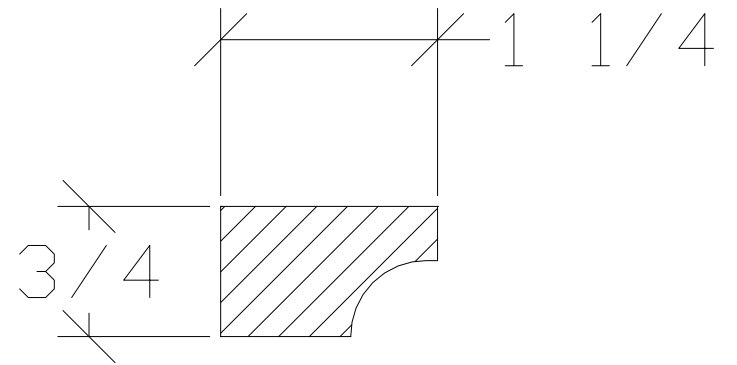

Side view

ART FOR EVERYDAY™

PRODUCT CODE: MLD-NC2