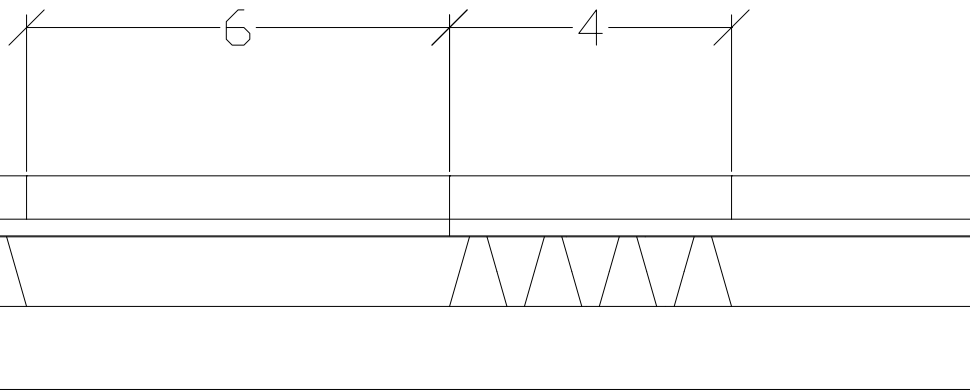

Close view

Side view

ART FOR EVERYDAY™

PRODUCT CODE: MLD-DTB