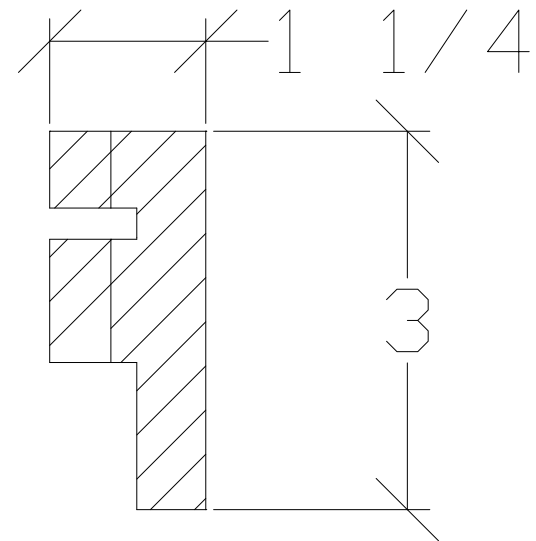

Close view

Side view

ART FOR EVERYDAY™

PRODUCT CODE: MLD-DTB