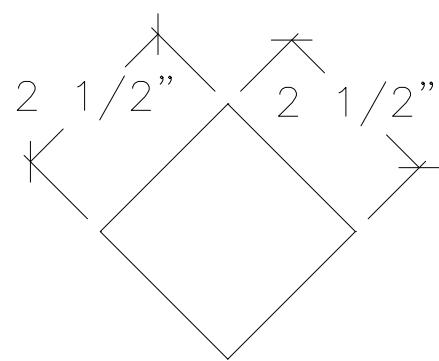

2 1/2"

3 1/4"

8 1/4"

ART FOR EVERYDAY™

PRODUCT CODE: LEG-A1