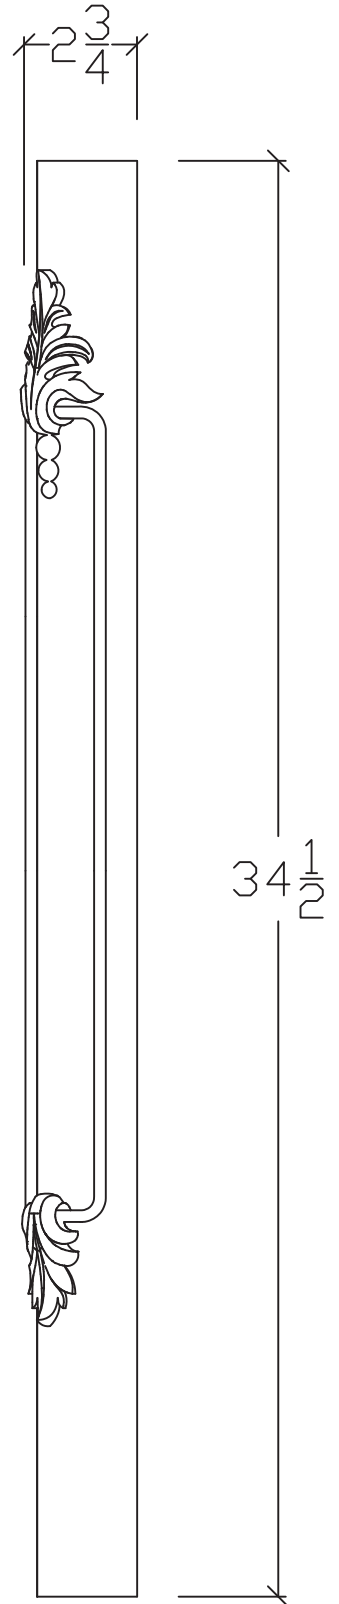

TOP VIEW

	ART FOR EVERYDAY™
PRODUCT CODE: CRN-RA34	