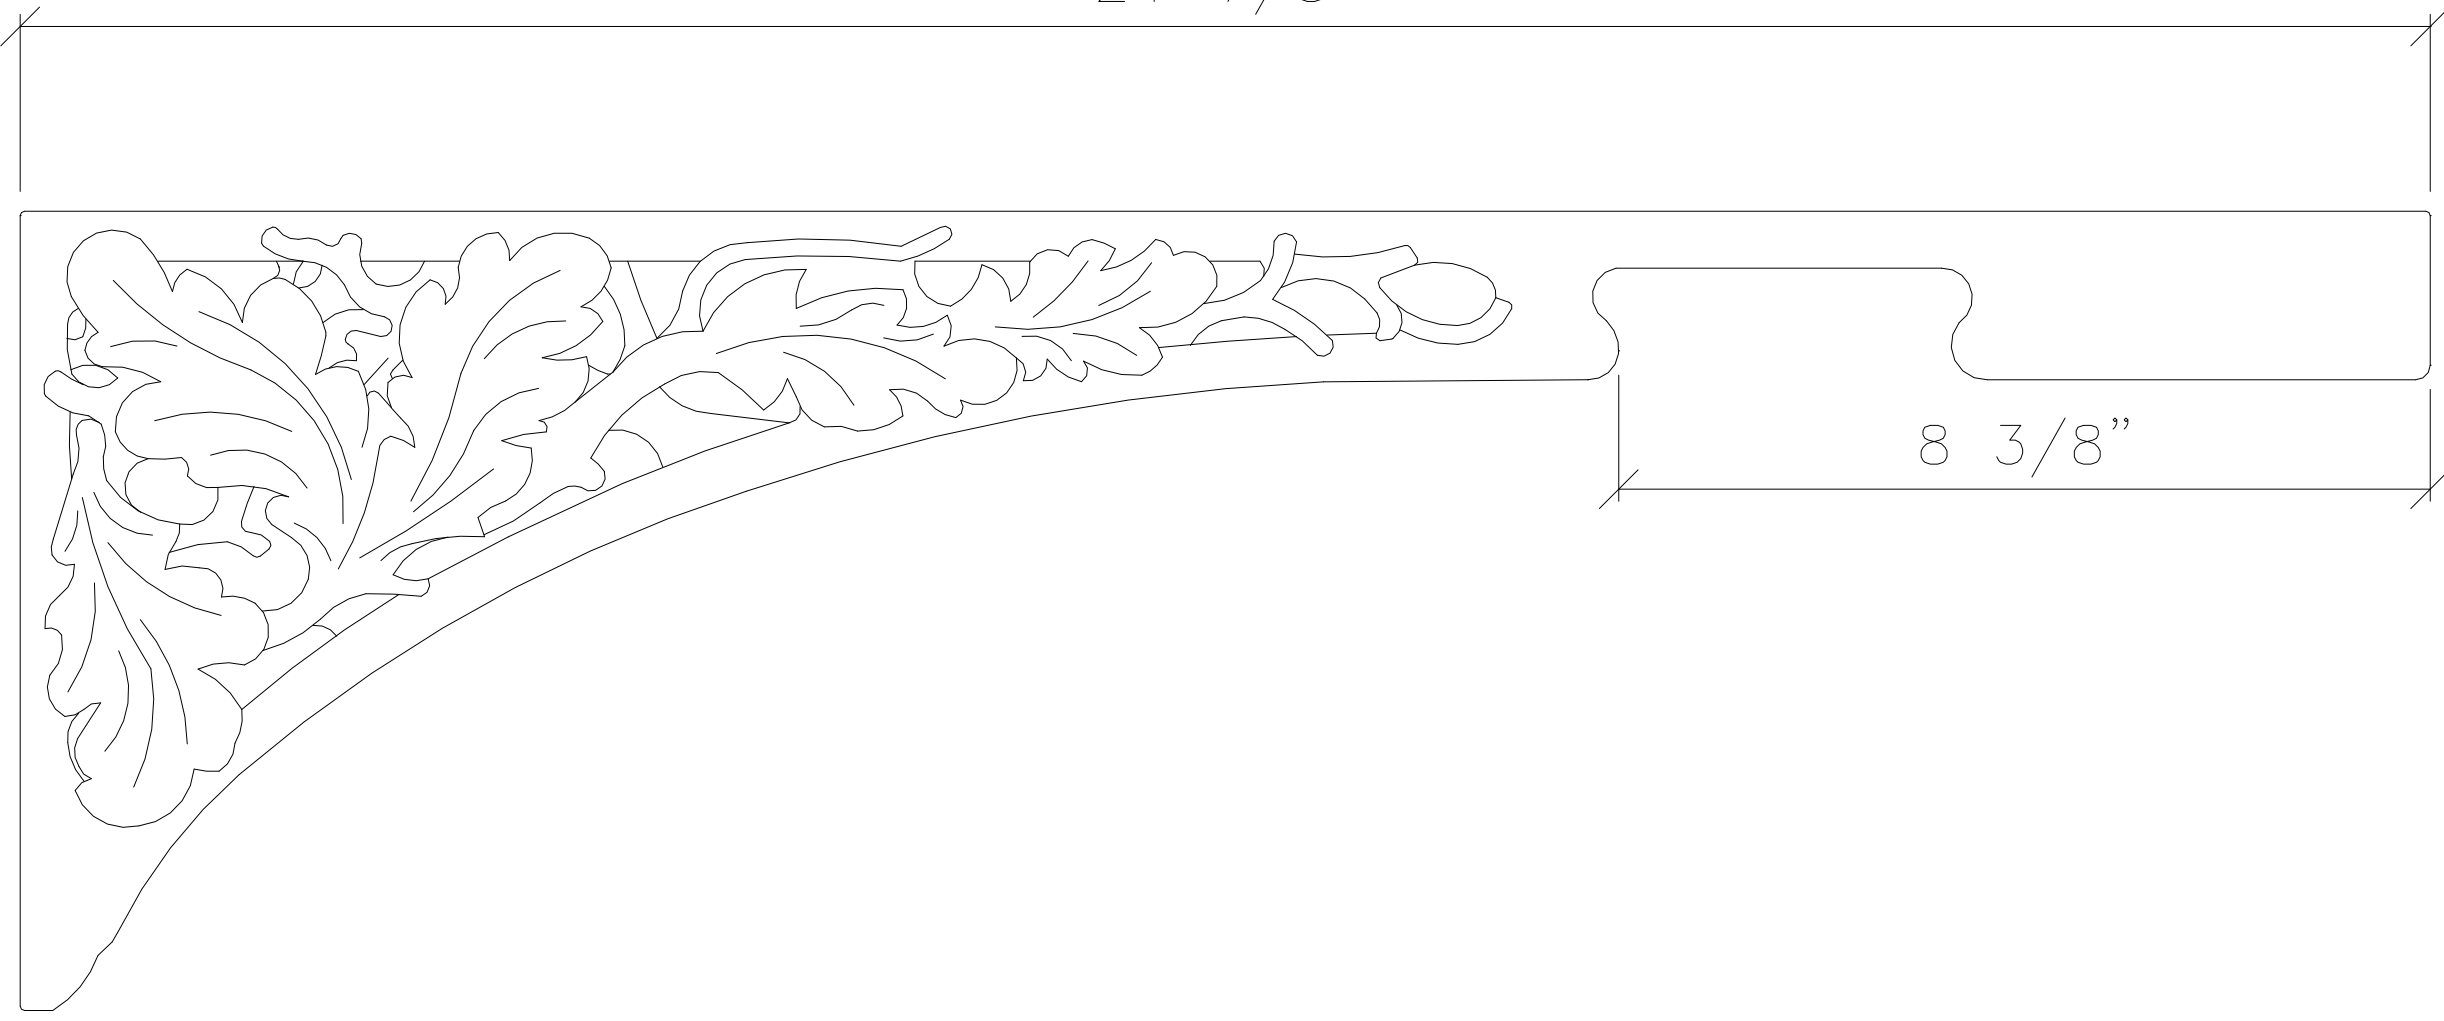

24-7/8"

8 3/8"

3/4"

8 1/4"

ART FOR EVERYDAY™

PRODUCT CODE: COR-OP2