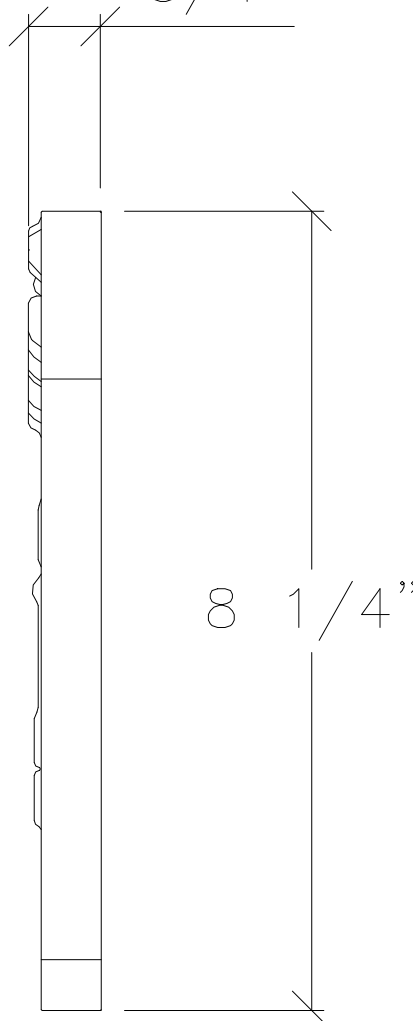

24-7/8"

8 3/8"

3/4"

8 1/4"

ART FOR EVERYDAY™

PRODUCT CODE: COR-OP2