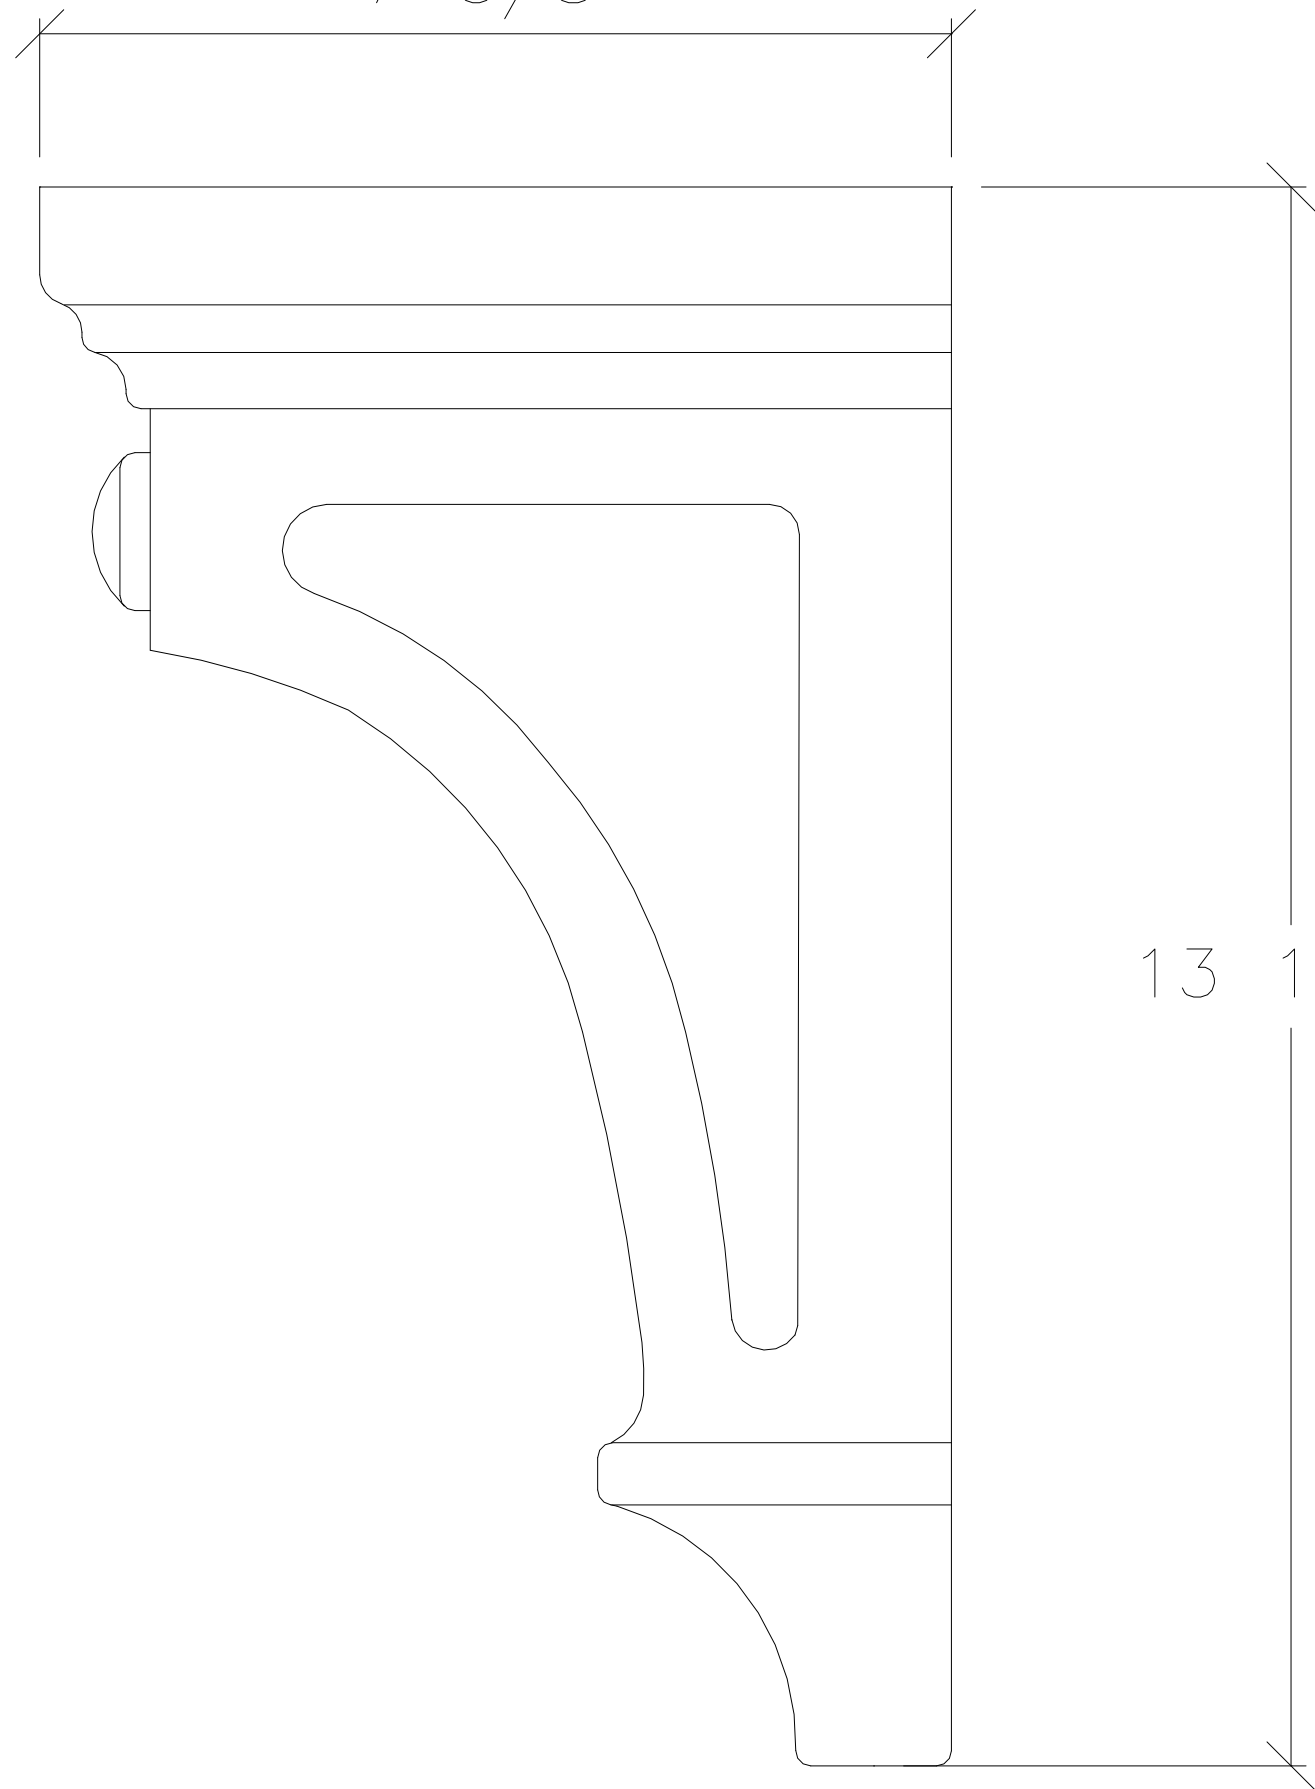

13 1/8"

7 5/8"

13 1/8"

ART FOR EVERYDAY™

PRODUCT CODE: CBL-SH3