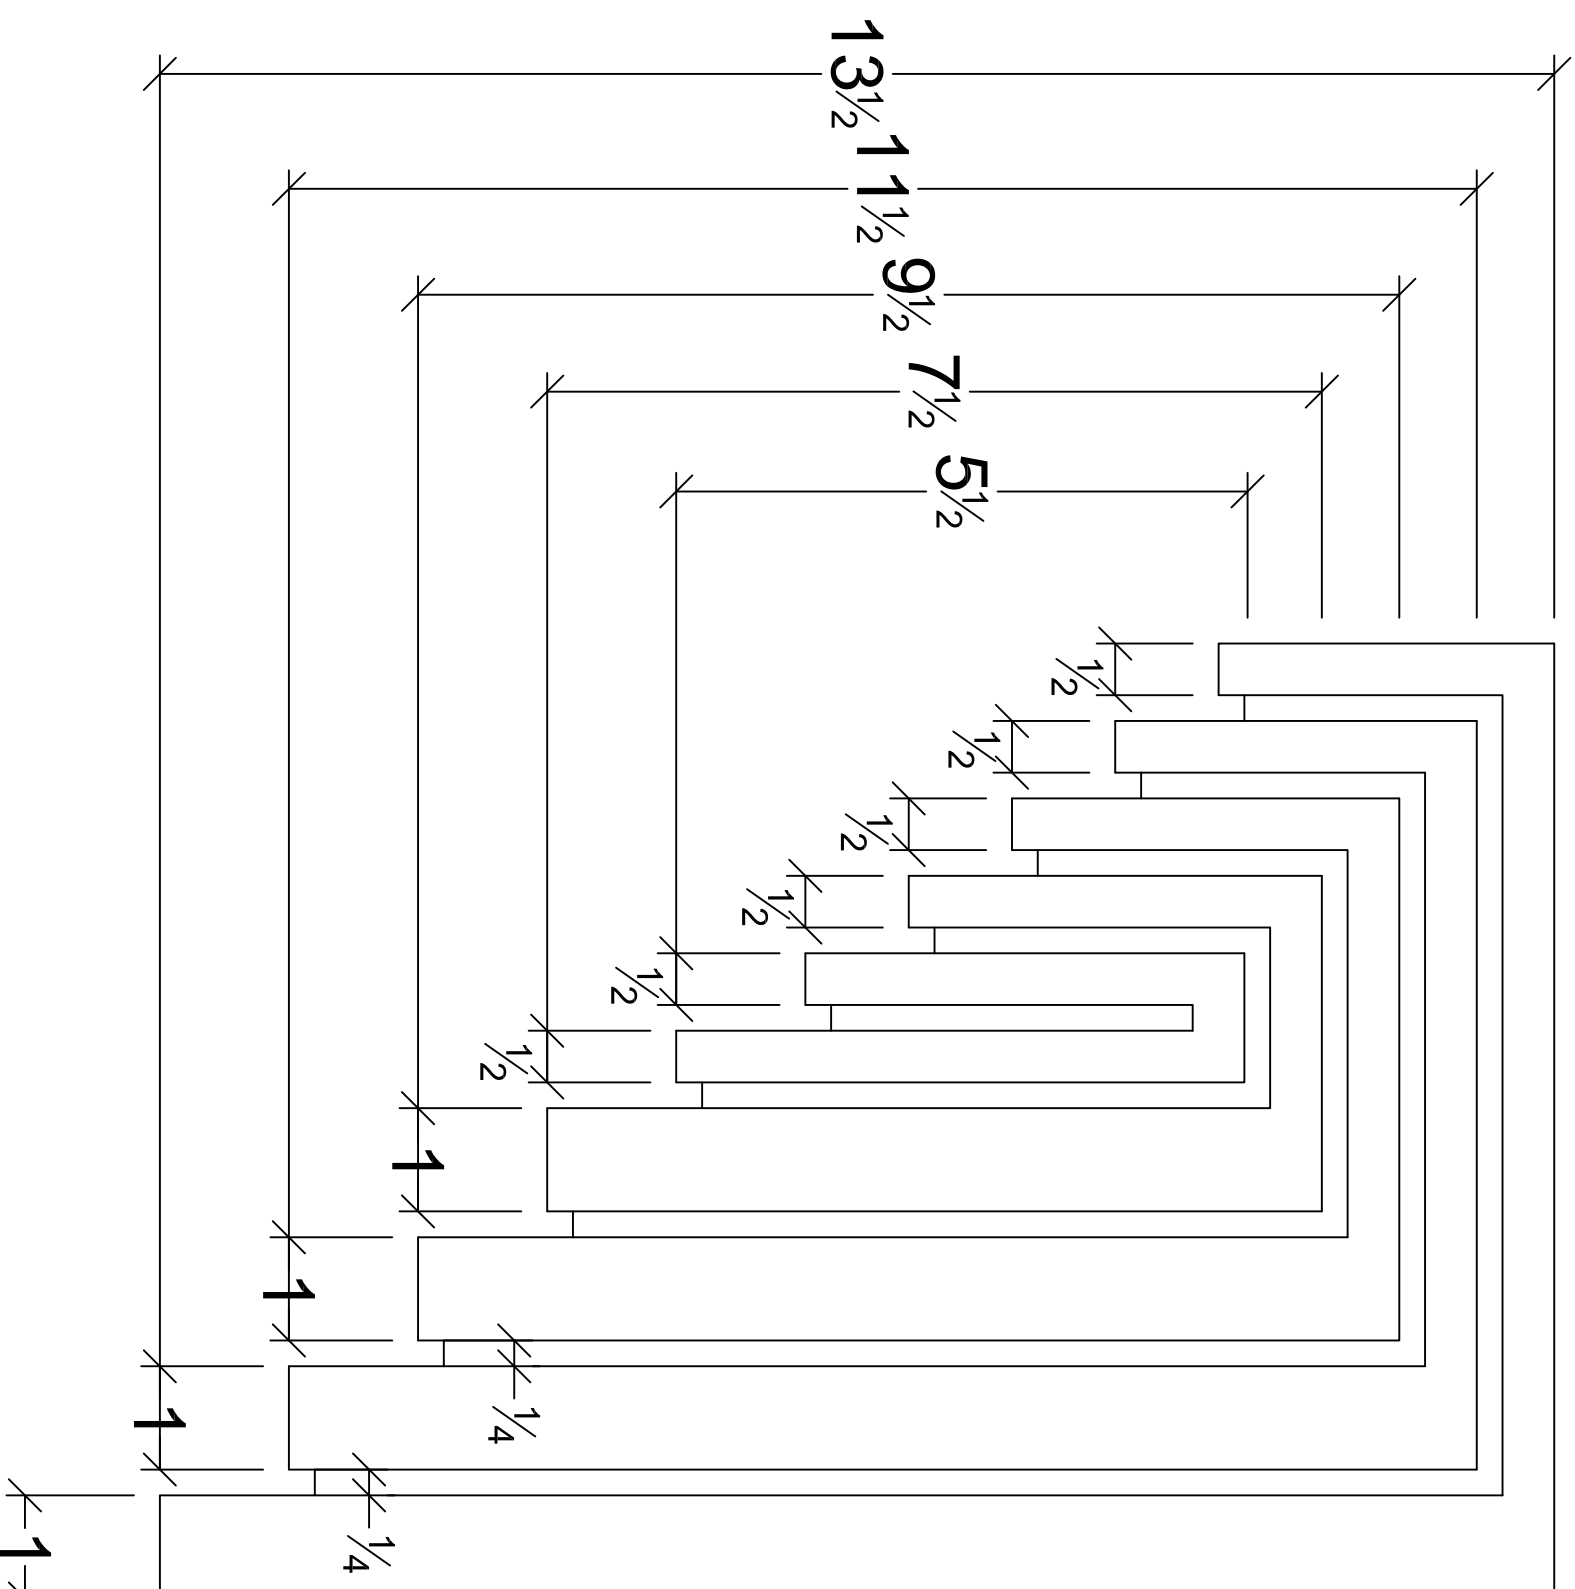

5

13 1/2

9 1/4

13 1/2

11 1/2

9 1/2

7 1/2

5 1/2

1/2

1/2

1/2

1/2

1/2

1/2

1

1

1

1/4

1/4

1

ART FOR EVERYDAY™

PRODUCT CODE: CBL-NY02