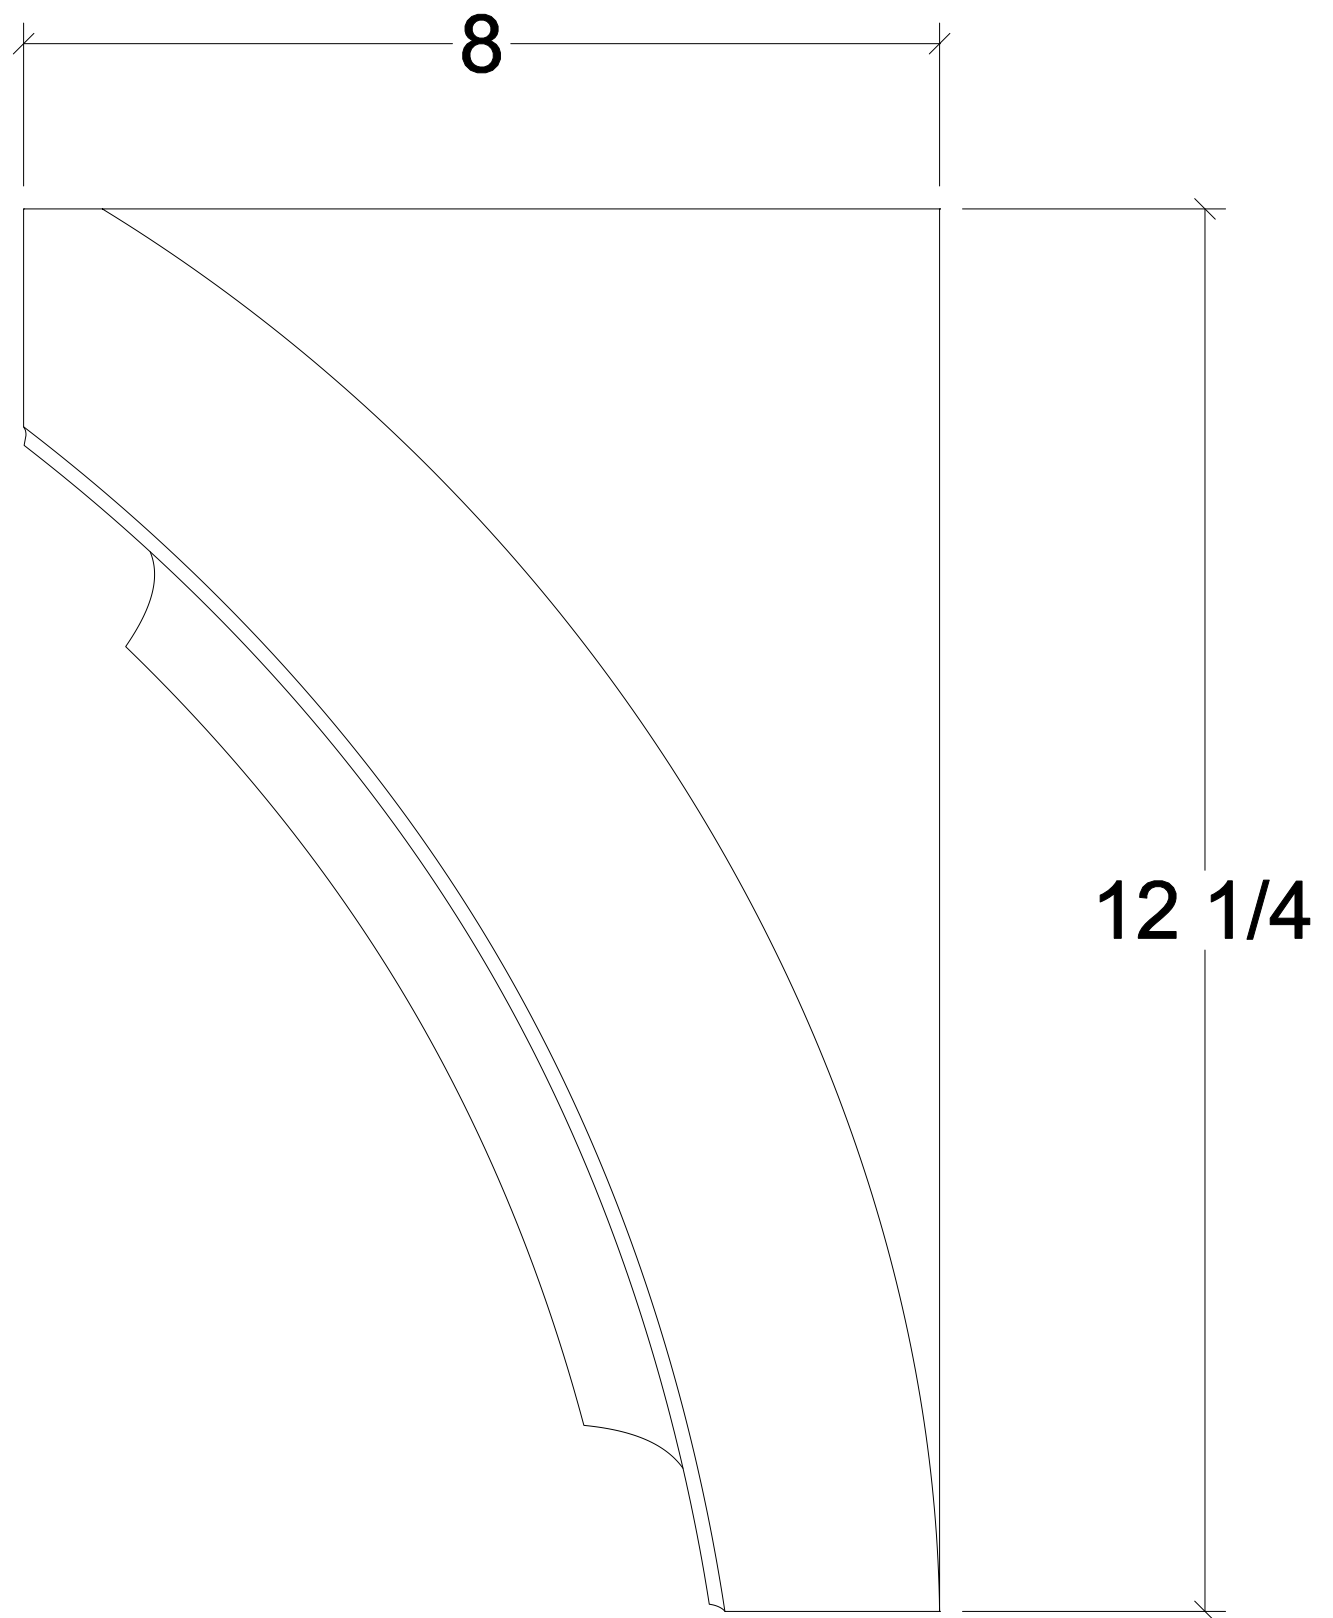

Front view

Side view

ART FOR EVERYDAY™

PRODUCT CODE: CBL-MAT3