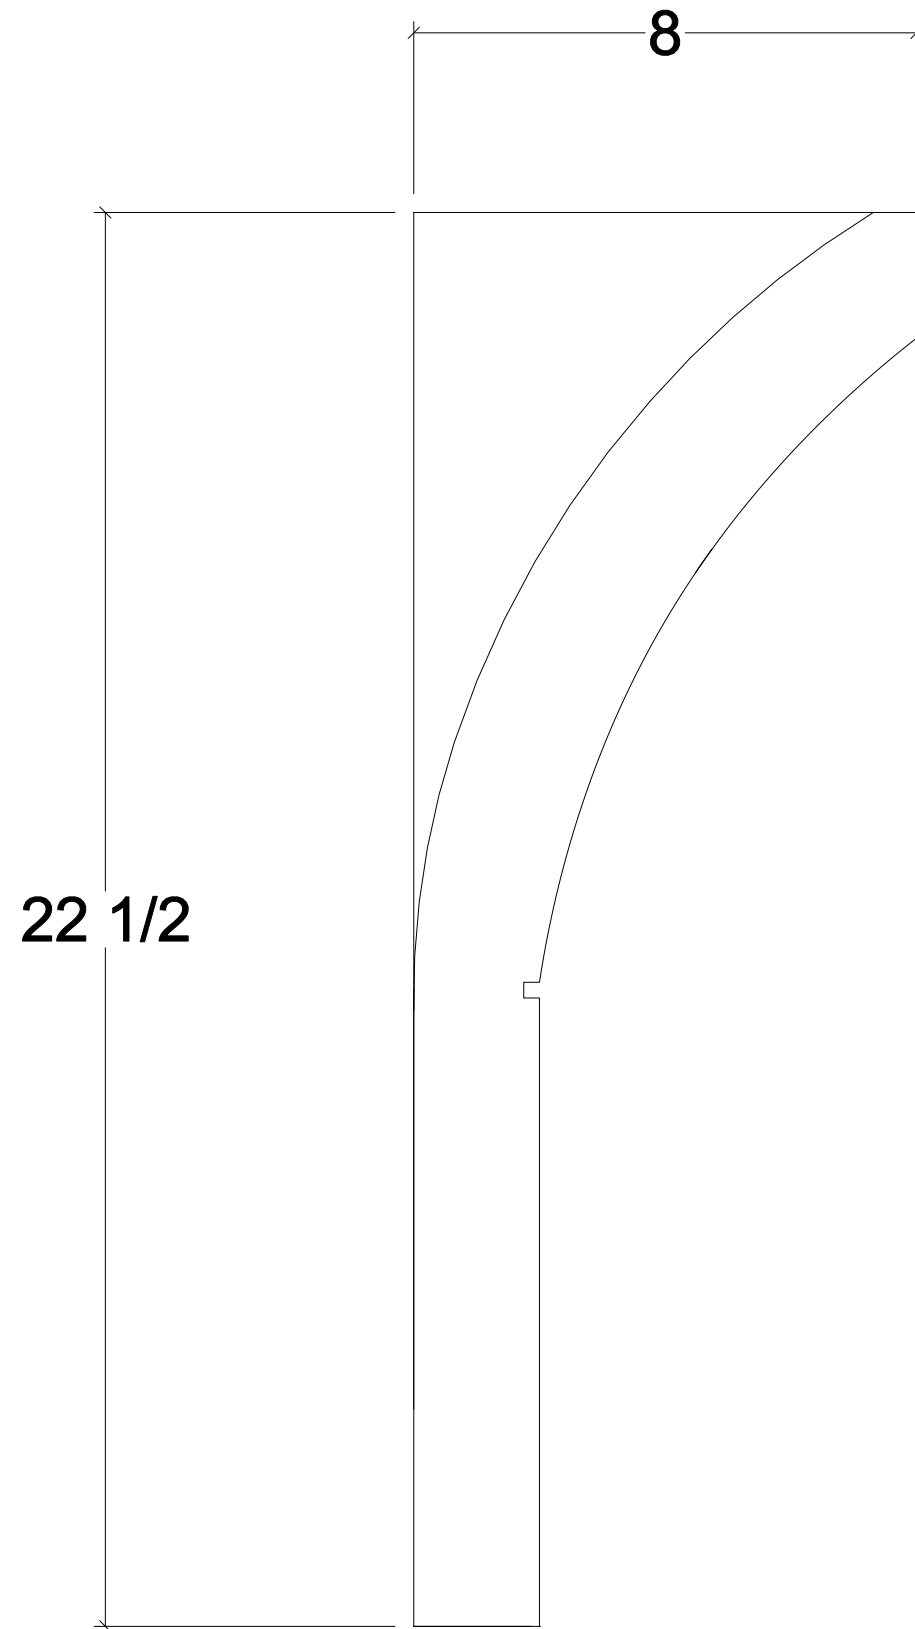

Front view

Side view

2

ART FOR EVERYDAY™

PRODUCT CODE: CBL-BAW2