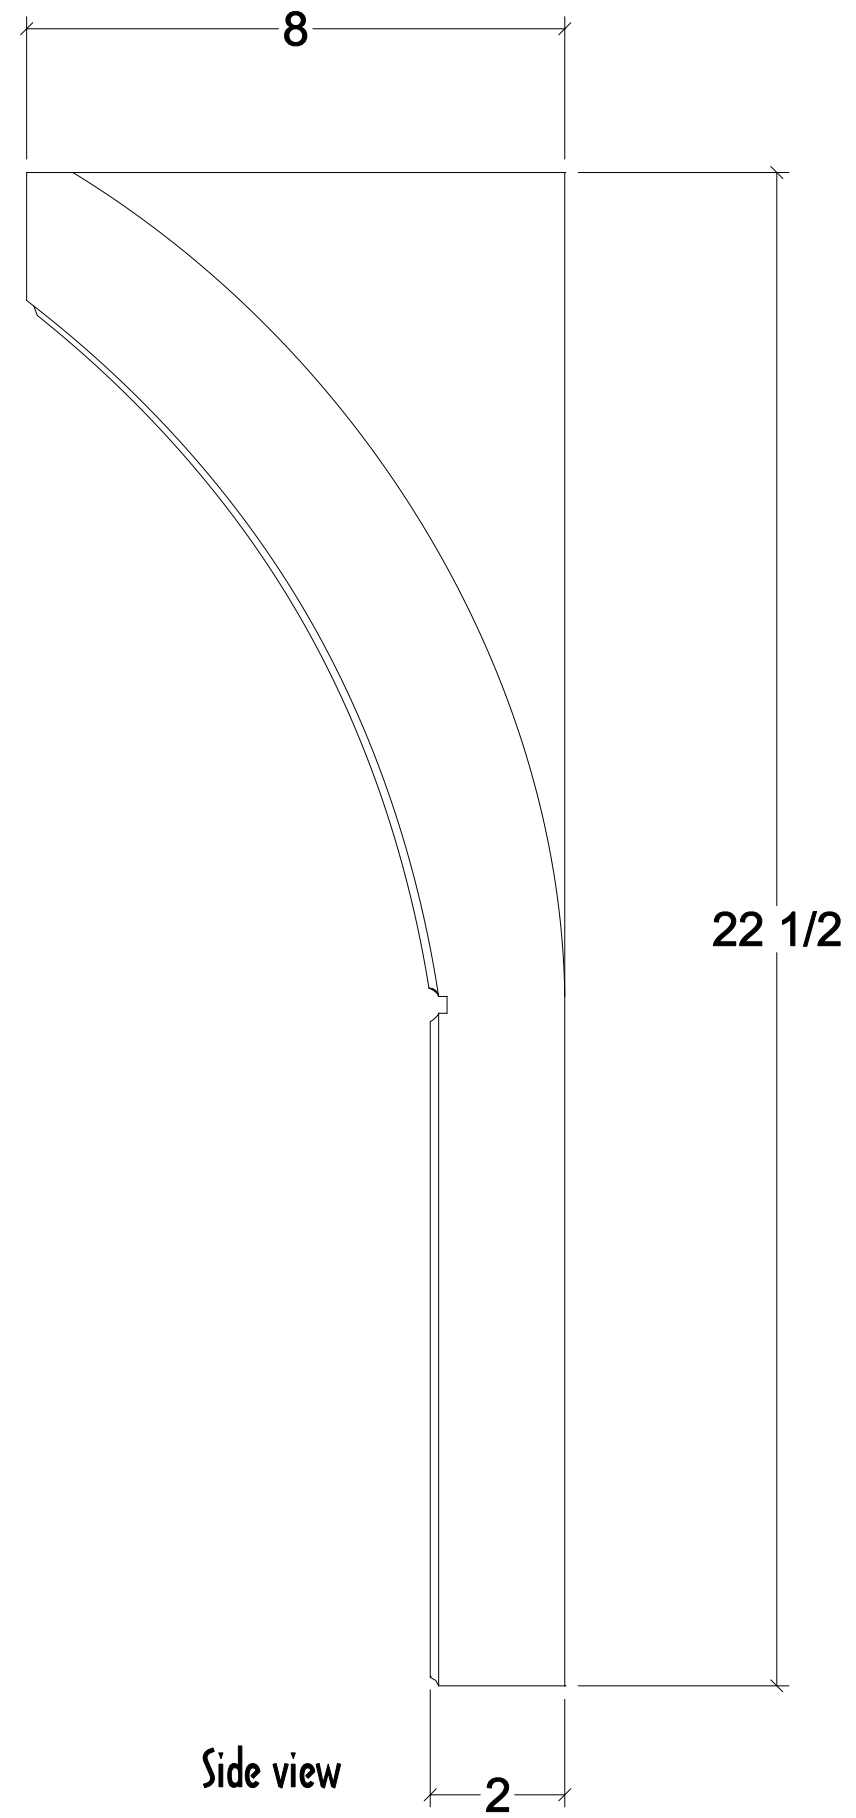

Front view

Side view

ART FOR EVERYDAY™

PRODUCT CODE: CBL-BAT2