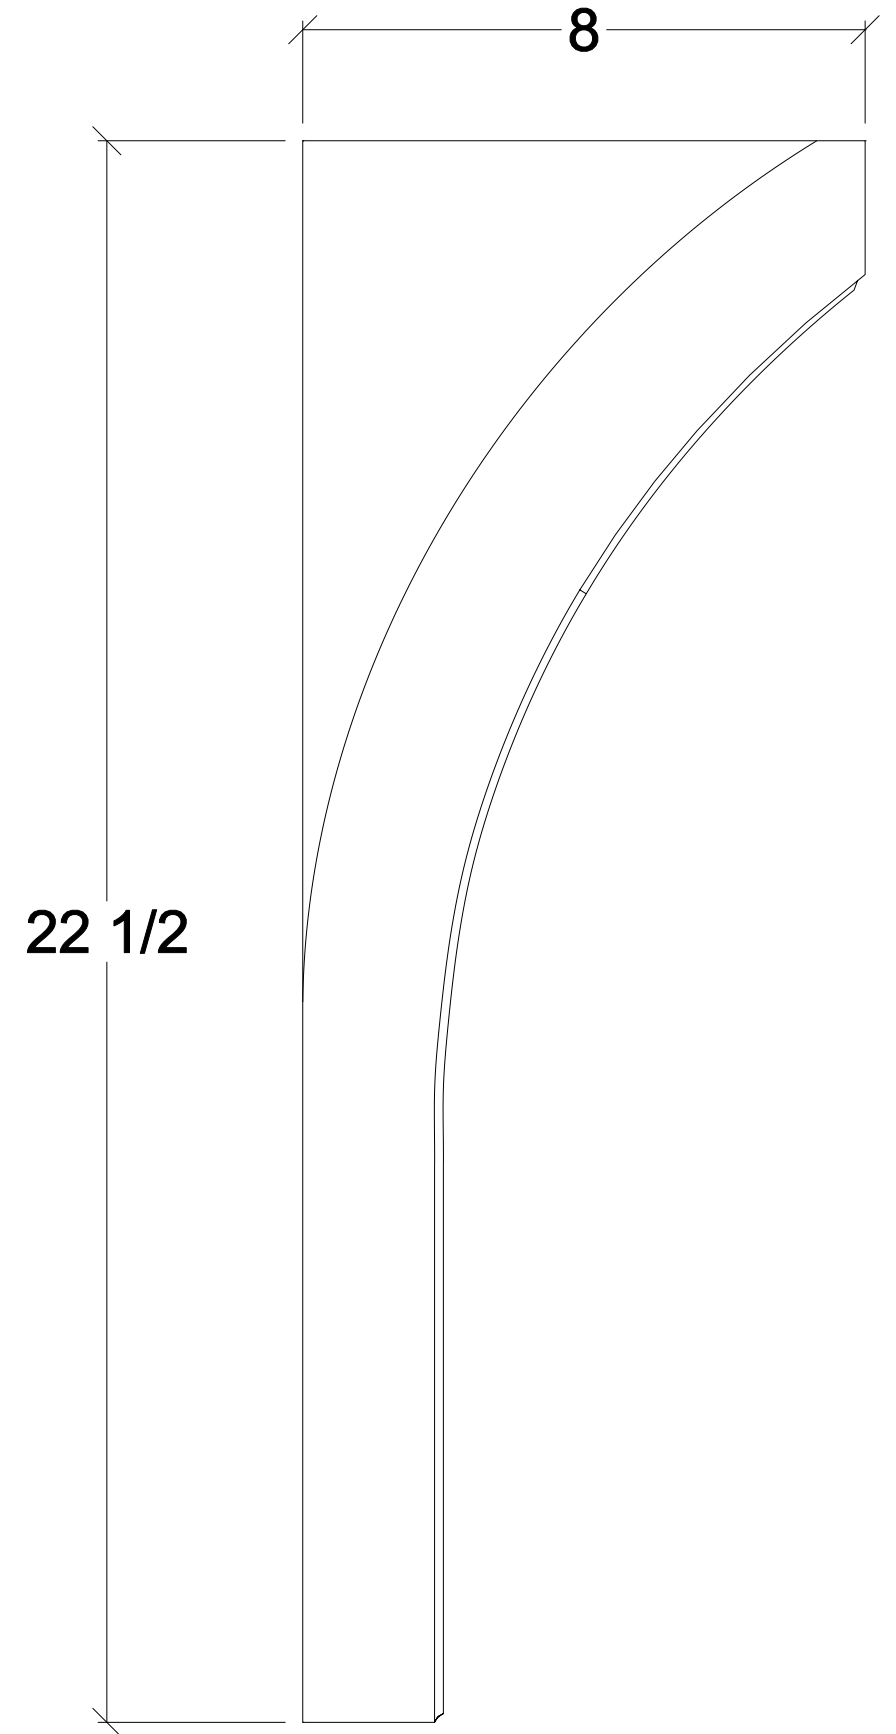

Front view

Side view

ART FOR EVERYDAY™

PRODUCT CODE: CBL-BAN1