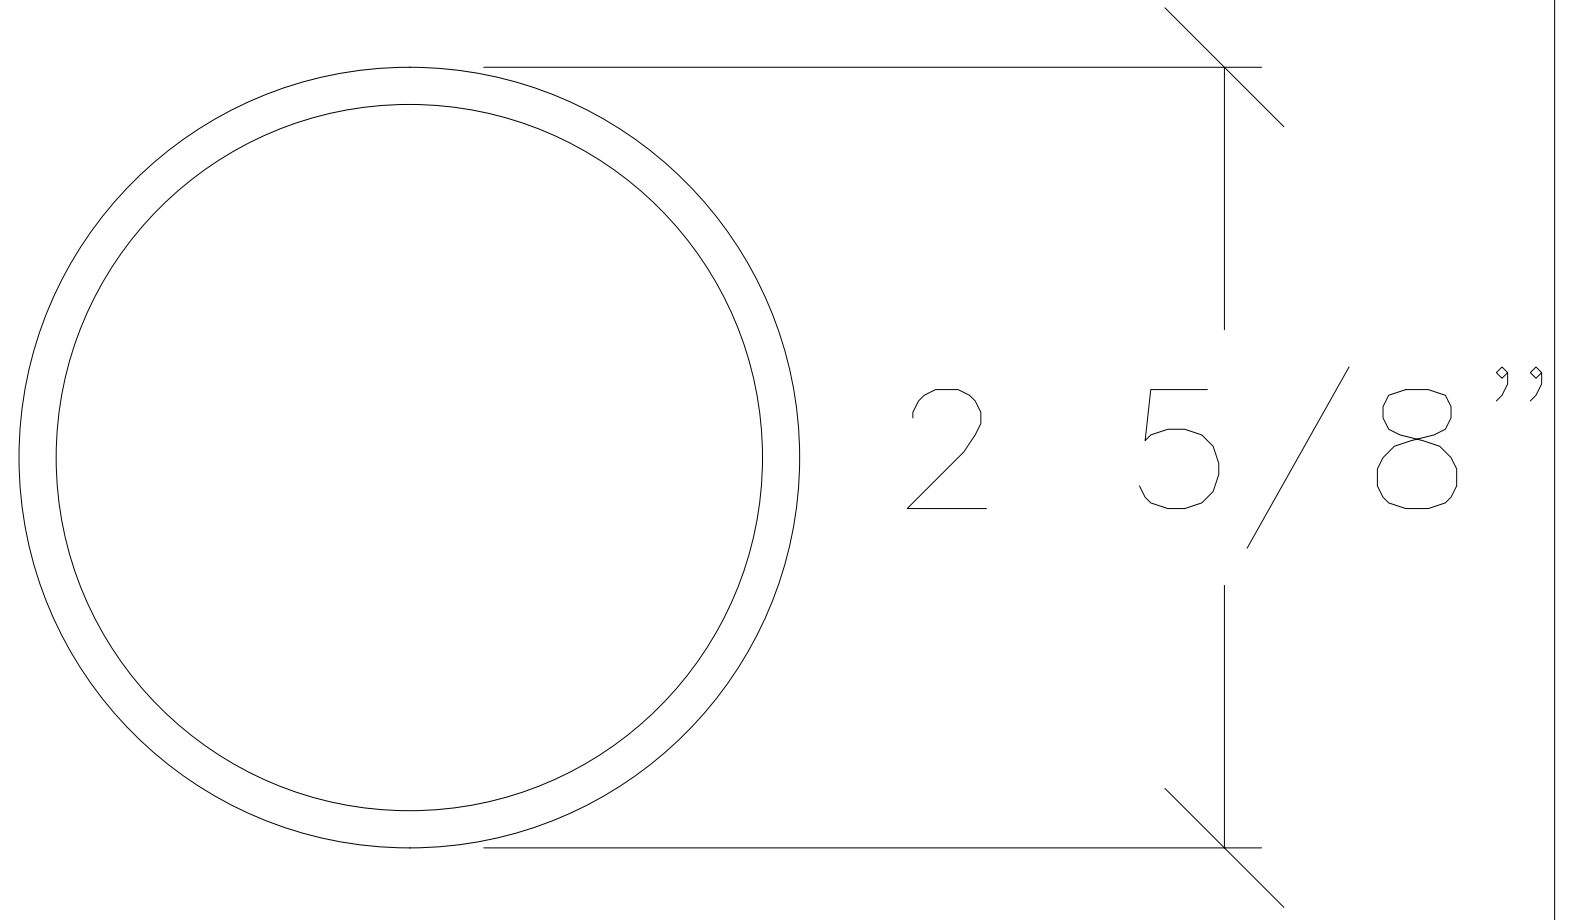

2 3/8"

4 9/8"

2 5/8"

ART FOR EVERYDAY™

PRODUCT CODE: BUN-A4