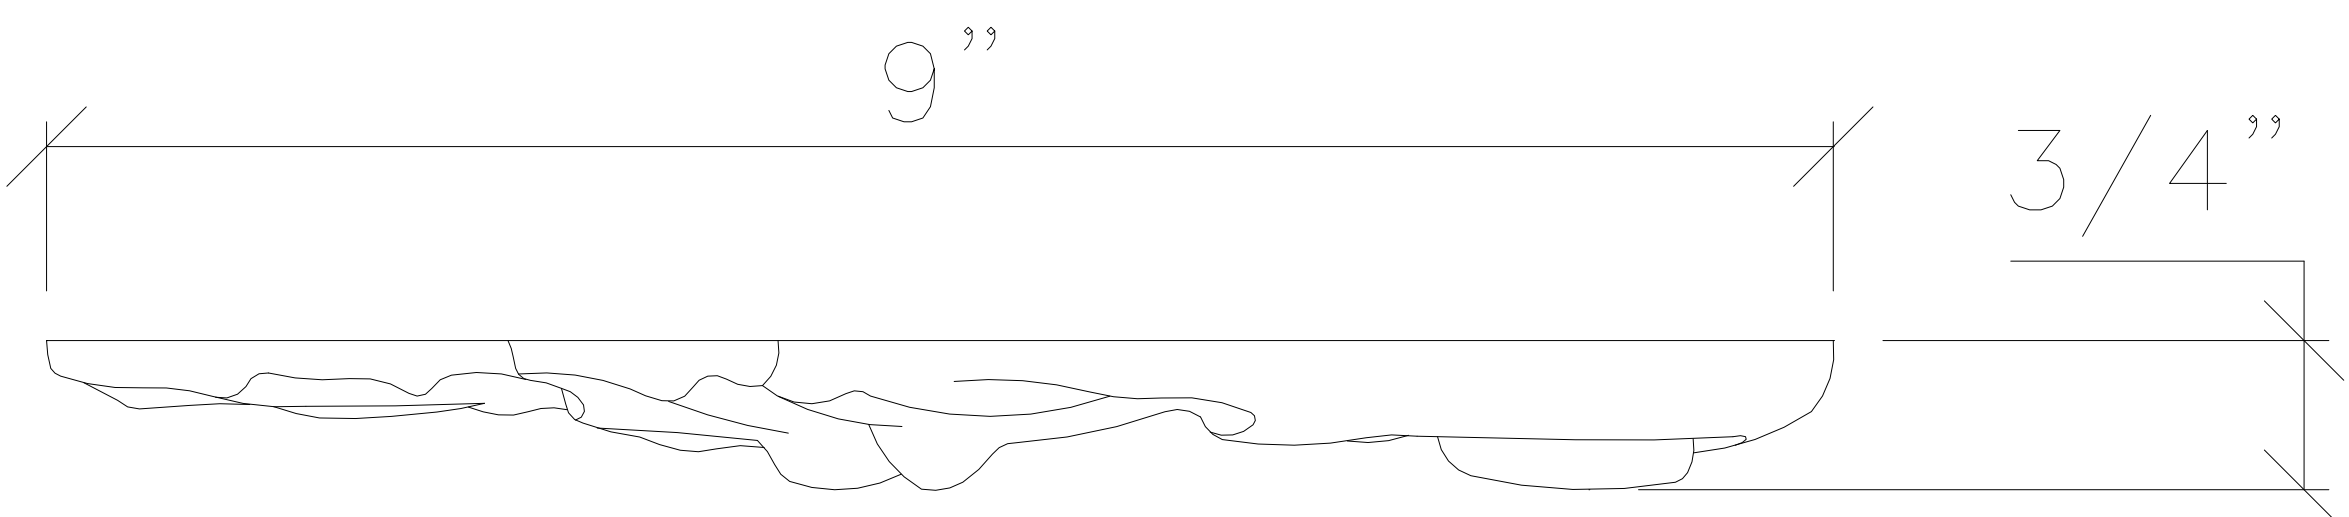

9''

4 1/2''

9''

3/4''

ART FOR EVERYDAY™

PRODUCT CODE: APL-09