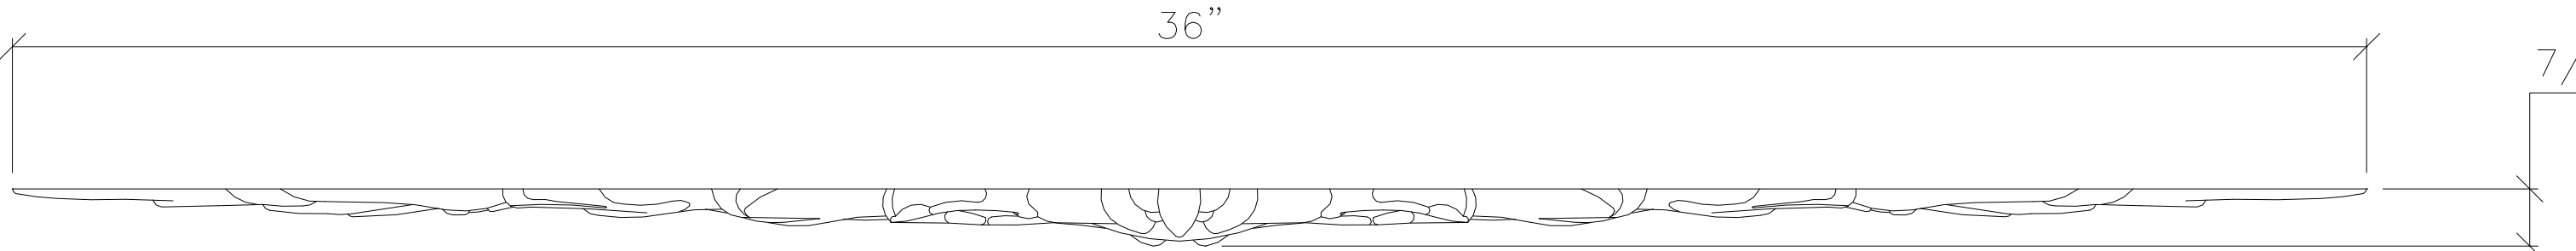

36"

6"

36"

7/8"

ART FOR EVERYDAY™

PRODUCT CODE: APL-BEL36